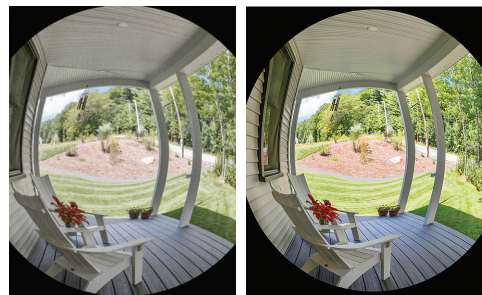

Wi-Fi Video Doorbell

DS-HD2

Hikvision's Wi-Fi Doorbell brings home the most convenient and robust security. This Internet-connected security device is more than just a doorbell—it provides 24/7 protection for all residents, including children and pets. Users can communicate with visitors, check for deliveries, and establish safety around their home with Hikvision's DS-HD2 Doorbell. With its subtle, contemporary design and customizable appearance, the Hikvision Wi-Fi Doorbell combines a versatile aesthetic while providing continuous monitoring.

Picture Quality Comparison

HD1 (left image) vs. HD2 (right image)

AI Powered Human Detection

With the DS-HD2, you can easily see and communicate with visitors at your door from your smartphone or other device. Simply download the manufacturer's app and connect the doorbell to your home's Wi-Fi network to access live video streams and receive notifications when the doorbell is pressed or when motion is detected.

Security Starts at the Front Door

This smart doorbell is equipped with a camera that uses advanced AI technology to detect the presence of people at your door. The camera has a wide field of view (FOV) of 170 degrees horizontally and vertically, and a lens with a focal length of 2.1 mm and an F2.4 aperture, providing clear and detailed video footage of your front door.

Specifications

- Expansive 170° vertical and horizontal Field of View (FOV)
- Bright, crisp images, even at night, utilizing IR-cut filter with auto-switching
- Shows you everything at your doorstep—people head to toe or packages on the ground
- Two-way talk with a built-in high-sensitivity microphone and high-power speaker
- Night vision up to 5 m/16 ft
- AI-powered human detection
- -30°C to 60°C (-22°F to 140°F) Working temperature