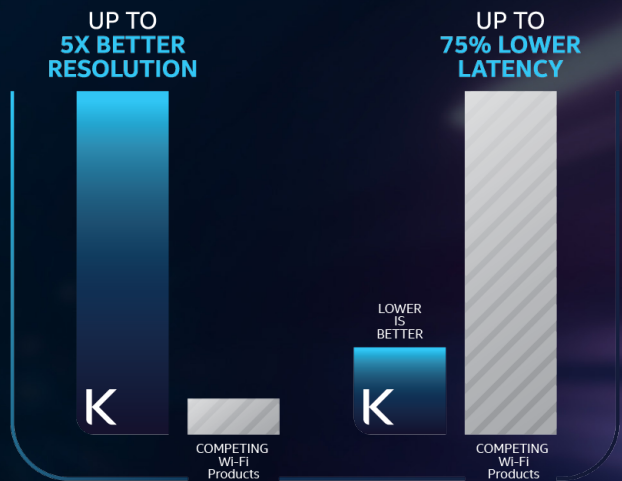

Powered by all-new Wi-Fi 6E technology, the AX1675 includes support for 6 GHz bands which offer more 160 MHz channels for superior gameplay. The AX1675 delivers 2.4 Gbps of theoretical throughput, cutting-edge performance, and introduces technology to provide more usable throughput in crowded environments.

Learn more at intel.com/PerformanceIndex(connectivity)

Intel, the Intel logo, and Killer are trademarks of Intel Corporation or its subsidiaries.