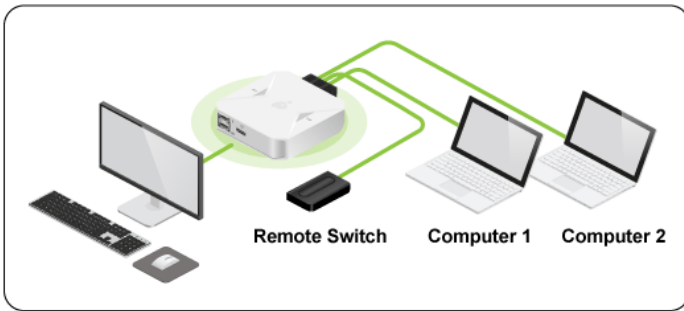

## 2-Port 4K USB-C KVM Switch with DisplayPort output

- One USB keyboard, mouse and one DisplayPort monitor control two USB-C computers
- Superior video quality – up to 4K DCI (4096 x 2160 @ 60Hz)
- Computer selection via remote port selector
- DisplayPort 1.2 compliant
- Supports USB hot-plugging
- The console USB ports can be used for USB peripheral sharing
- Multiplatform support – Windows, Mac and Linux
- Plug and play
- Bus-powered – no external power adapter required

### Flexible and Expandable

The 2-port 4K KVM Switch with displayPort/USB-C and Audio is designed with displayPort 1.2 technology, perfect for those who need to get the job done in the office and at home.

Need more USB ports? No problem! Plug in a USB hub to expand your peripheral sharing between your computers.

- |  |  |
|--|--|
| <ul style="list-style-type: none"> <li>• One USB keyboard, mouse and one DisplayPort monitor control two USB-C computers</li> <li>• Superior video quality – up to 4K DCI (4096 x 2160 @ 60Hz)</li> <li>• Computer selection via remote port selector</li> <li>• DisplayPort1.2 compliant</li> </ul> | <ul style="list-style-type: none"> <li>• Supports USB hot-plugging</li> <li>• The console USB ports can be used for USB peripheral sharing</li> <li>• Multiplatform support – Windows, Mac and Linux</li> <li>• Plug and play</li> <li>• Bus-powered – no external power adapter required</li> </ul> |
|--|--|