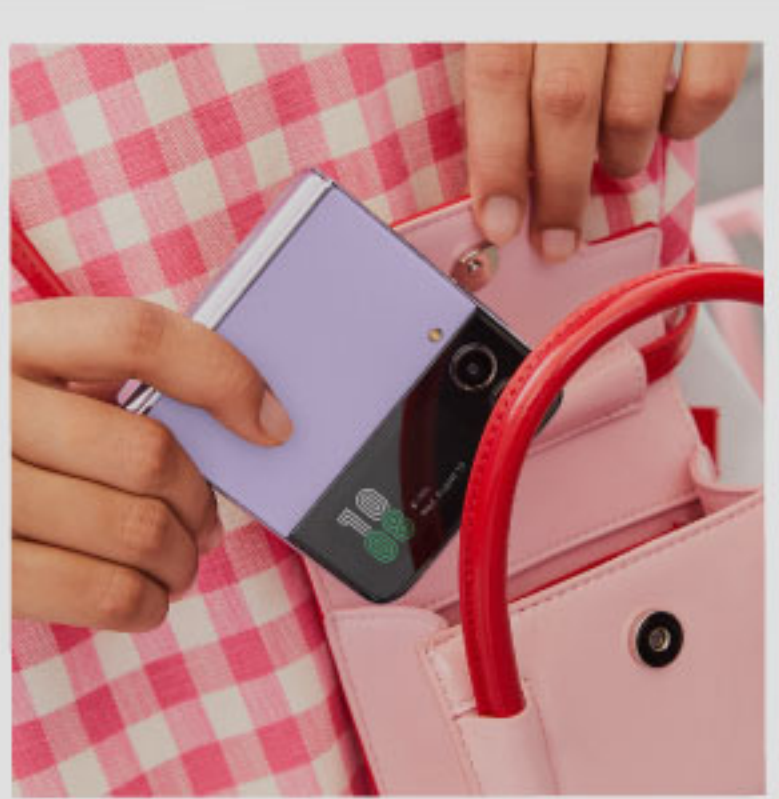

Product Specifications

Galaxy Z Flip4

Display

Main Screen
6.7-inch FHD+¹
Dynamic AMOLED 2X
Infinity Flex Display
(2640 x 1080, 22:9)
120Hz adaptive refresh rate
(1~120Hz)

Cover Screen
1.9-inch²
Super AMOLED Display
260 x 512

Dimension & Weight

Folded
71.9 x 84.9 x 17.1mm (Hinge)
~ 15.9mm (Sagging)

Unfolded³
71.9 x 165.2 x 6.9mm

Weight
187g

FlexCam⁴

Compact & fashionable

10MP Selfie Camera

Front Camera
10MP Selfie Camera
F2.4 / Pixel size: 1.22µm / FOV: 80°