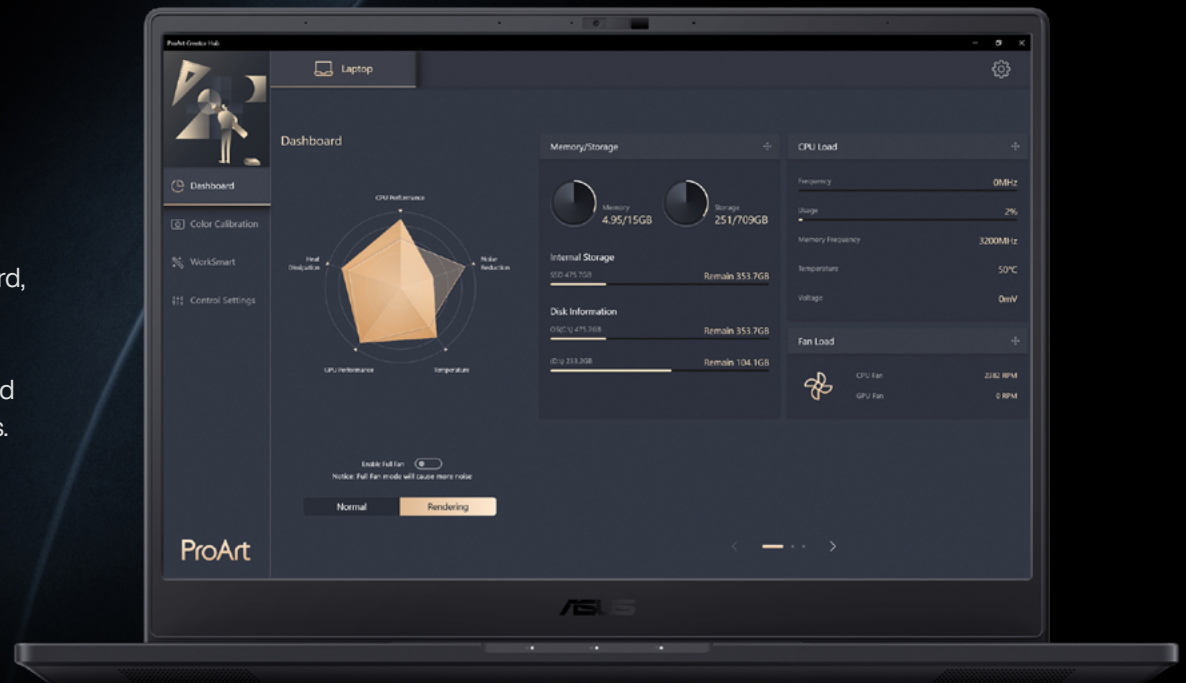

ProArt Creator Hub

ProArt Creator Hub features an overview dashboard, and allows users switch to different performance modes, calibrate screen color, or customize ASUS Dial. It can also be used to monitor laptop status and personalize settings to optimize creative workflows.

ASUS Dial

An intuitive physical controller that gives instant and precise fingertip control over parameters in creative apps. ASUS Dial is currently compatible with five Adobe® apps: Photoshop®, Premiere Pro®, Lightroom Classic®, After Effects® and Illustrator®. It's fully customizable — and there are more compatible apps on the way!