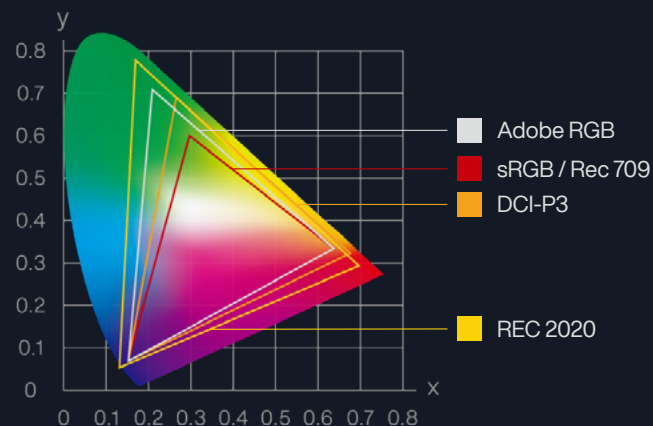

Impeccable 4K HDR for Lifelike Images

ProArt Displays feature a 4K UHD (3840 x 2160) HDR panel with four times the pixel density and up to three times more onscreen space than similarly-sized FHD displays. These displays support multiple HDR formats including HDR10, HLG and Dolby Vision, and offer wider luminance range compared to standard dynamic range (SDR) displays. The result is more accurate colors and exceptional contrast, with vibrant images featuring the brightest whites and darkest black hues. ProArt displays are VESA DisplayHDR™-certified to ensure the best HDR performance for work, gaming and home entertainment.

Full HD SDR

4K HDR

Calman Verified and Calibrated for Accurate Color

Color professionals rely on color-accurate displays to ensure that their creations look exactly as intended. ProArt Displays are Calman Verified and factory calibrated to ensure industry-leading color accuracy. They include ASUS Advanced Grayscale Tracking technology and calibration reports for 63,127 and 255 gray levels for exceptional accuracy and color uniformity. Additionally, 95% uniformity compensation guards against brightness and chroma fluctuations on different parts of the screen.