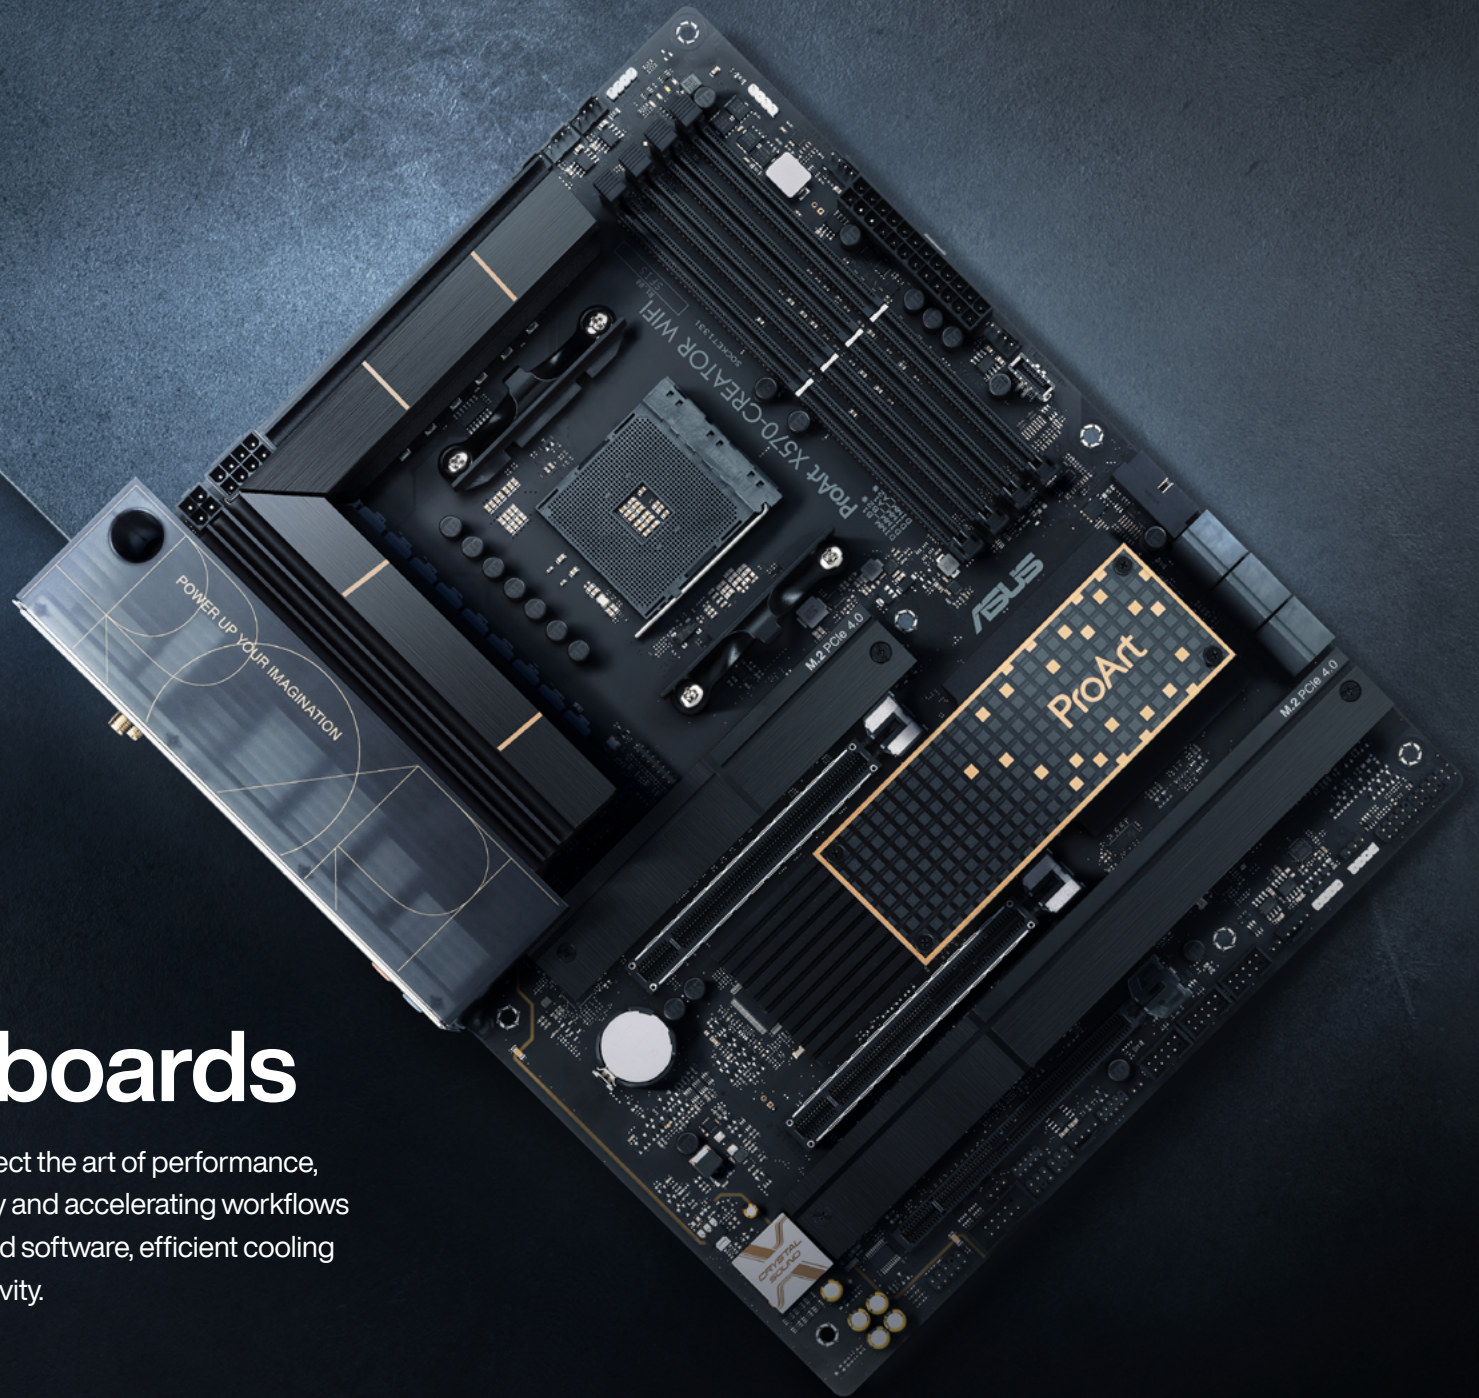

The 14-inch ProArt PA148CTV is a FHD 10-point touch* portable monitor designed for creators. It's the world's first portable monitor that's Calman Verified and factory calibrated to provide a Delta E < 2 color difference. Plus, it includes 100% sRGB and Rec.709 color space coverage. The ASUS Dial and Virtual Control Panel provide shortcuts to compatible Adobe software to streamline the creative process.

- 14" FHD USB-C portable monitor
- Delta E < 2 color accuracy
- Calman Verified
- 100% sRGB / Rec 709 wide color gamut

* 10-point touch function availability is dependent on the OS.

[Learn more](#)

ProArt Projector A1

World's 1st Calman Verified projector

Crafted to offer creative professionals exceptionally vivid and photorealistic visuals in studios, galleries and museums.

- Factory pre-calibrated for Delta E < 2 color accuracy
- 98% sRGB / Rec.709 wide color gamut
- 3000-lumen LED light source
- Wireless mirroring / 2D keystone correction

[Learn more](#)

Motherboards

ProArt motherboards perfect the art of performance, empowering your creativity and accelerating workflows with powerful hardware and software, efficient cooling and lightning-fast connectivity.