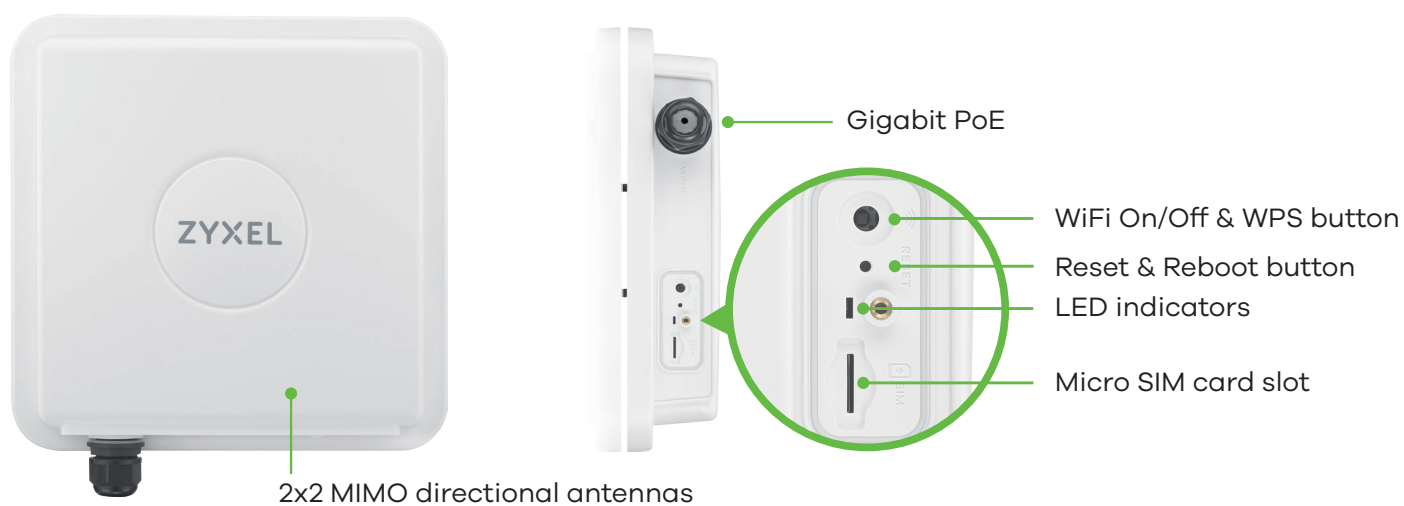

Interface description