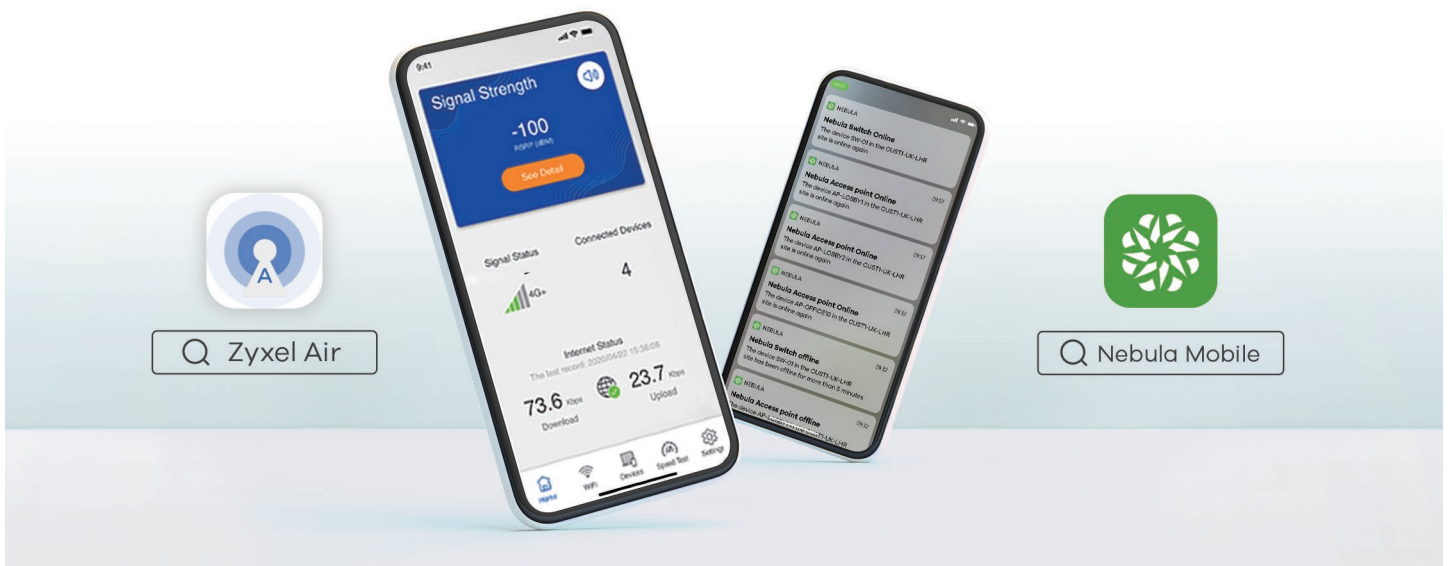

Designed for all of Environments

LTE7461-M602 is designed with IP68 rating for outdoor water-proof and dust-proof capability. Get high-quality connection with its high gain directional antennas up to 8dBi even in adverse weather conditions. Its outdoor-friendly design makes it possible to work in harsh environments/locations such as warehouses or factories where IoT devices require LTE connectivity for data connection.

Easy and Instant Installation

No electrician required, just a simple DIY installation app needed. Finding the best signal spot for installation is easy, just use a smartphone or tablet to connect to LTE7461's WiFi network and follow its configuration instruction with the free "Zyxel Air" app. Comes with flexible wall and pole mounting options. Integrated Power over Ethernet (PoE) support makes powering the device simple!

Easy Remote Management with Nebula App

Nebula Cloud Management enables system integrators to easily remote manage through operator's mobile broadband network without leasing a DSL landline to resolve common Network Address Translation (NAT) issues in cellular networks. Scan a device QR code with Nebula Mobile App to register your device on Nebula, check the device status, and get an overview information. Nebula Mobile App is designed for your management and troubleshooting needs for your network.