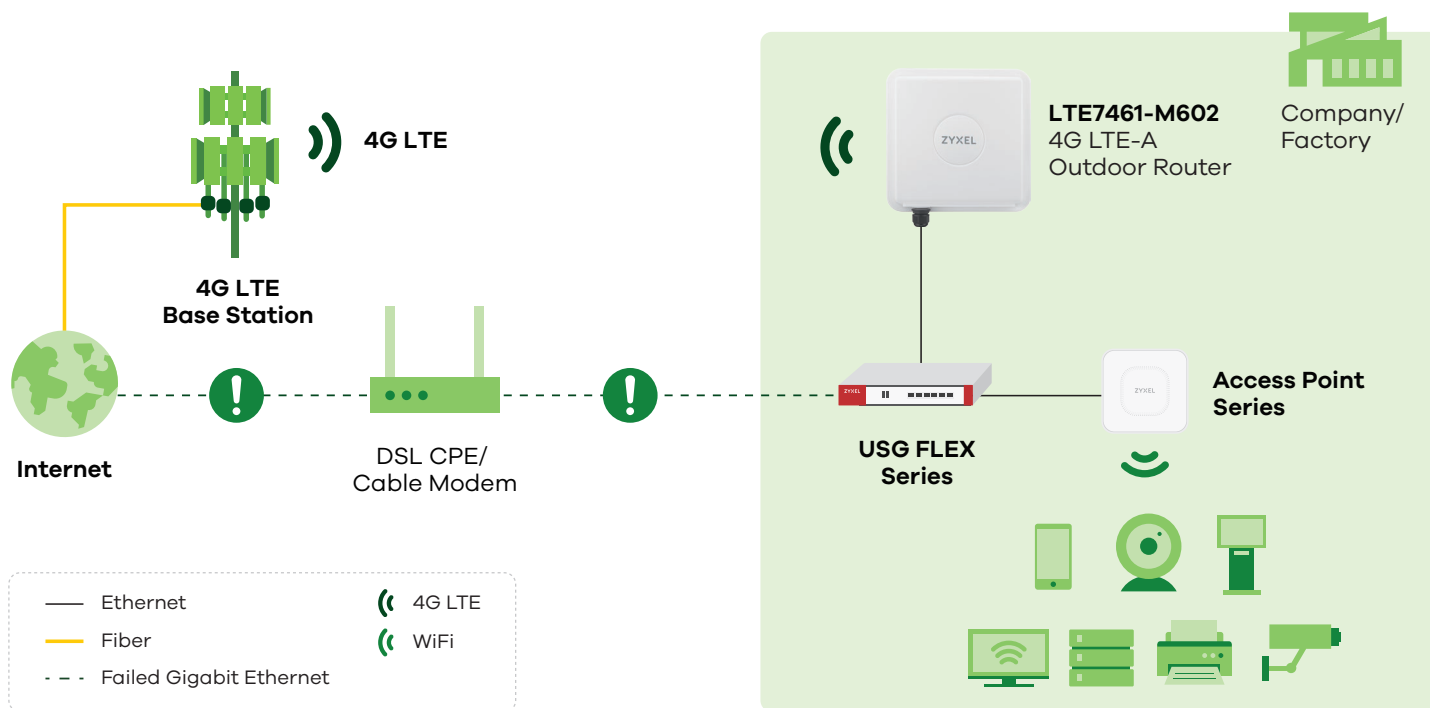

Application Diagram