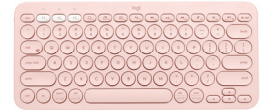

² Battery life may vary based on user and computing conditions.

PACKAGE SPECIFICATIONS

	Single	Case Pack
Part # (K380 Off White)	920-009600	N/A
UPC (K380 Off White)	97855156365	10097855156362
Part # (K380 Rose)	920-009599	N/A
UPC (K380 Rose)	97855156358	10097855156355
Part # (K380 Dark Grey)	920-007558	N/A
UPC (K380 Dark Grey)	97855117618	10097855117615
Part # (K380 Lavender Lemonade)	920-011135	N/A
UPC (K380 Lavender Lemonade)	97855178657	10097855178654
Part # (K380 Sand)	920-011134	N/A
UPC (K380 Sand)	97855178640	10097855178647
Weight	18.27 oz	80.07 oz
Length	11.65 in.	12.01 in.
Width	5.35 in.	5.35 in.
Height	1.26 in.	5.94 in.
Case Pack Count	N/A	4 single units
Pallet Count	864 units	216 case packs

OFF WHITE

ROSE

DARK GREY

LAVENDER LEMONADE

SAND

PRODUCT DESCRIPTION

100-word description

The Logitech® K380 Multi-Device *Bluetooth*® keyboard makes any space minimalist, modern, and multi-device, letting you type on your smartphone, tablet and more.¹ Connect up to three *Bluetooth*-enabled devices simultaneously and switch instantly between them. The K380 Multi-Device is compact and lightweight. You can type on the device of your choice—anywhere. It automatically detects your device, maps keys, and provides a familiar typing experience with all your favorite shortcuts. So you can own your space on any device, anywhere. Two years of battery life virtually eliminates power concerns.² You may even forget the keyboard needs batteries.