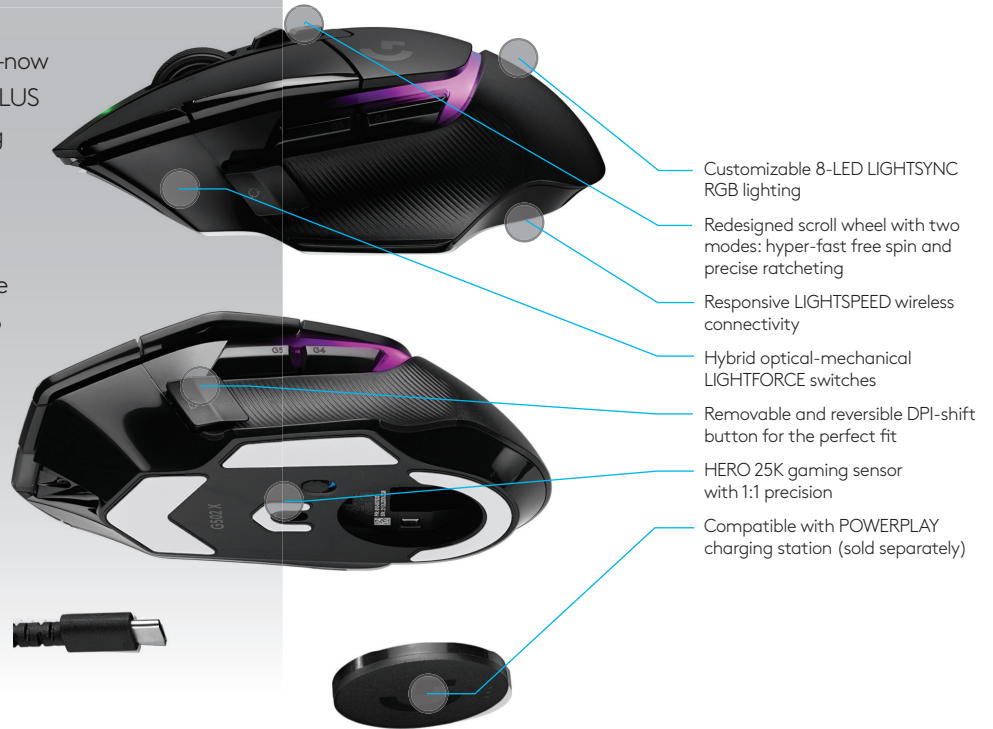

G502 X PLUS

LIGHTSPEED Wireless Gaming Mouse

ICON. REINVENTED.

The world's most popular gaming mouse—now reinvented and redesigned. The G502 X PLUS features the latest innovations in gaming technology, including LIGHTFORCE: an all-new hybrid optical-mechanical switch technology. Now, incredible speed and reliability, as well as precise actuation, are one. Also equipped with LIGHTSYNC RGB to power 8-zone LED lighting that's customizable and adapts as you play with start-up/power down effects and battery optimization through active play detection. Complete with updated LIGHTSPEED wireless with 68% faster response rate, HERO 25K sub-micron sensor and more. Available in black and white.

WHAT YOU NEED:

- USB Port
- Windows® 10 or later
- macOS® 10.14 or later
- Internet access for optional software download

TECHNICAL SPECIFICATIONS:

- Up to 5 onboard memory profiles
- 13 programmable controls
- USB-C charging port

BLACK

WHITE

Product description

100 Word Description

G502 Gaming Mouse is the world's most popular mouse. G502 X PLUS is reinvented and redesigned with the latest innovations in gaming technology, featuring all-new hybrid optical-mechanical switch technology: LIGHTFORCE. Now, incredible speed and reliability, as well as precise actuation are one. Also equipped with LIGHTSYNC RGB powering a flowing 8-LED lighting that's customizable and adapts as you play with startup/power down effects and battery optimization through active play detection. Complete with updated LIGHTSPEED wireless with 68% faster response rate, HERO 25K sub-micron sensor and more. Available in black and white.

50 Word Description

G502 Gaming Mouse is the world's most popular mouse. G502 X PLUS is reinvented and redesigned with the latest innovations in gaming technology, featuring all-new hybrid optical-mechanical switch technology: LIGHTFORCE. Now, incredible speed and reliability, as well as precise actuation, are one. Available in black and white.