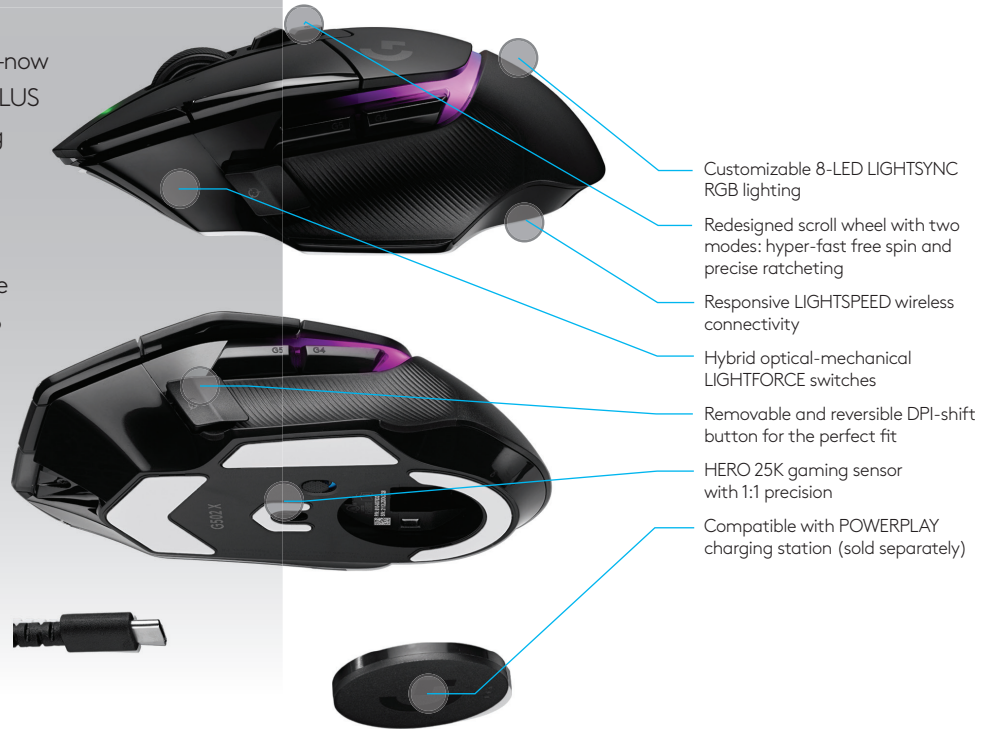

# G502 X PLUS

LIGHTSPEED Wireless Gaming Mouse

## ICON. REINVENTED.

The world's most popular gaming mouse—now reinvented and redesigned. The G502 X PLUS features the latest innovations in gaming technology, including LIGHTFORCE: an all-new hybrid optical-mechanical switch technology. Now, incredible speed and reliability, as well as precise actuation, are one. Also equipped with LIGHTSYNC RGB to power 8-zone LED lighting that's customizable and adapts as you play with start-up/power down effects and battery optimization through active play detection. Complete with updated LIGHTSPEED wireless with 68% faster response rate, HERO 25K sub-micron sensor and more. Available in black and white.

### TECHNICAL SPECIFICATIONS:

- Up to 5 onboard memory profiles
- 13 programmable controls
- USB-C charging port