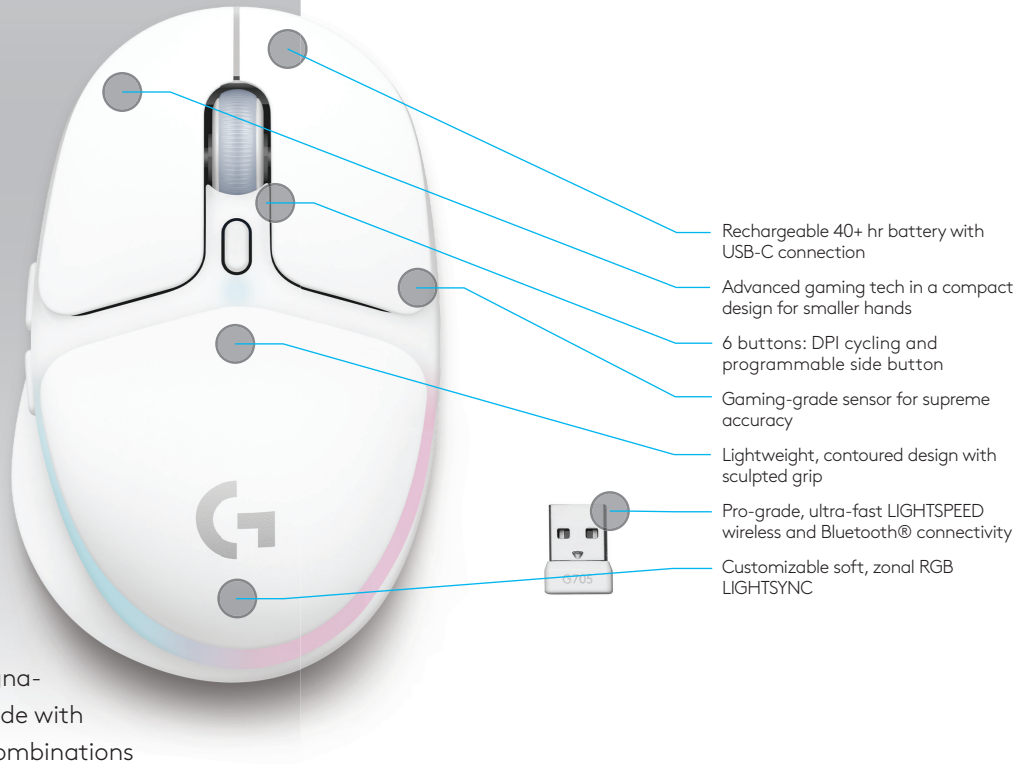

G705

Wireless Gaming Mouse

PLAY YOUR WAY

From the Aurora Collection, G705 Wireless Gaming Mouse is purpose-built for smaller hands with compact contoured fit, LIGHTSPEED wireless and *Bluetooth*® connectivity, and advanced gaming technology.

At just 85 grams, G705 is designed for long-lasting, lightweight comfort and performance. Gaming-grade sensor, ultra-responsive LIGHTSPEED wireless, and easyreach DPI-cycling button are ready for your best plays.

Immerse yourself in games, music, and movies with ethereal LIGHTSYNC RGB that comes with Aurora Collection signature lighting. Show off your creative side with thousands of customizable lighting combinations available on G HUB.

Combine with the full Aurora Collection for a joy-filled play experience.

WHAT'S IN THE BOX?

- G705 Wireless Gaming Mouse (Lithium-ion)
- LIGHTSPEED wireless receiver
- USB Extender Adapter
- Data/charging cable
- User documentation

WHAT YOU NEED

- LIGHTSPEED Wireless: USB Port
- *Bluetooth*®: *Bluetooth*®-enabled devices with audio connectivity
- Windows® 10 or later
- macOS® 10.15 or later
- iPadOS 13.4 or later
- iOS 14 or later
- Internet connection for software download