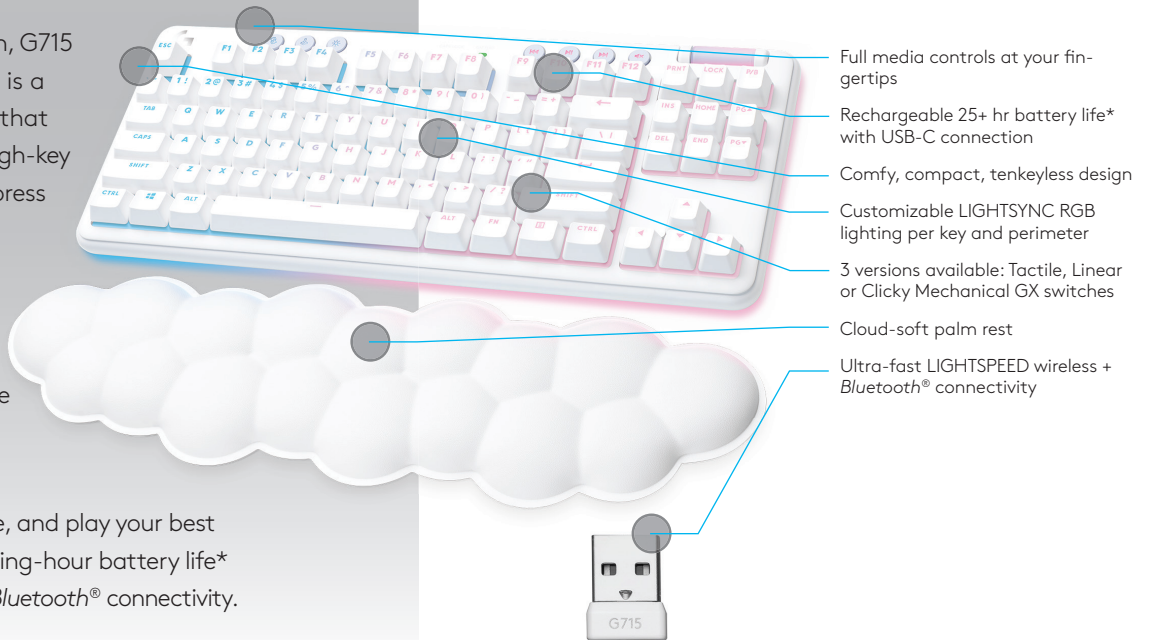

## PLAY YOUR WAY

Part of the Aurora Collection, G715 Wireless Gaming Keyboard is a compact, comfy keyboard that delivers low-key vibes with high-key performance so you can express yourself and play your way.

Float away with its dreamy white design and cloud-soft palm rest. A compact, ten-keyless layout, and adjustable height give that good game feeling, all-day long.

Pack it up, place it anywhere, and play your best with a rechargeable 25 gaming-hour battery life\* and LIGHTSPEED wireless or Bluetooth® connectivity.

- Full media controls at your fingertips
- Rechargeable 25+ hr battery life\* with USB-C connection
- Comfy, compact, tenkeyless design
- Customizable LIGHTSYNC RGB lighting per key and perimeter
- 3 versions available: Tactile, Linear or Clicky Mechanical GX switches
- Cloud-soft palm rest
- Ultra-fast LIGHTSPEED wireless + Bluetooth® connectivity

### WHAT'S IN THE BOX?

- G715 Wireless Gaming Keyboard
- LIGHTSPEED receiver
- USB-C to USB-A cable – 1.8M
- Palm rest
- User documentation