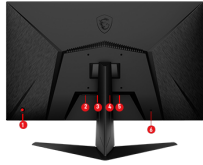

CONNECTIONS

1. 5-way joystick navigator
2. DC jack
3. 2 x HDMI (1.4b)
4. 1 x Display Port (1.2a)
5. Headphone out
6. Kensington lock