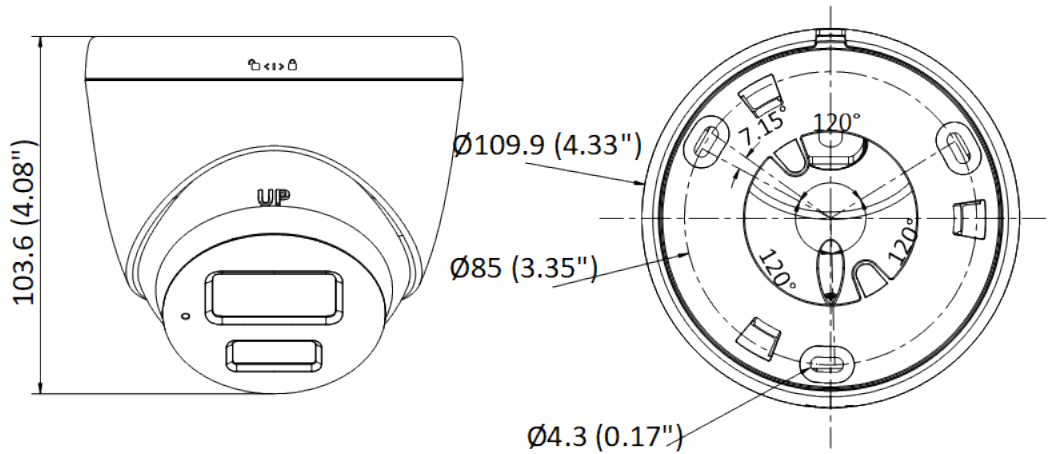

Camera Dimensions

Unit: mm (inch)