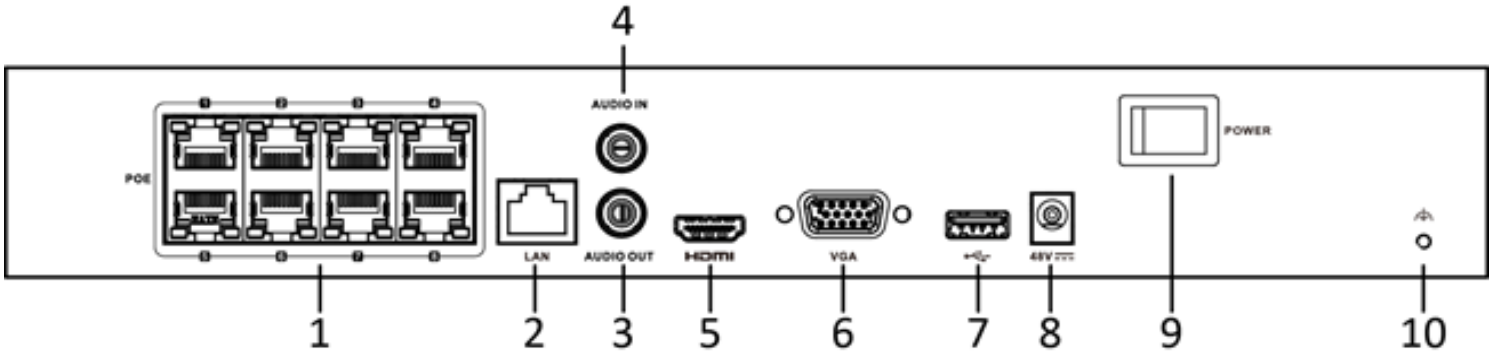

NVR Interface

ERI-K108-P8 Rear Panel

No.	Description	No.	Description
1	PoE Interfaces	6	VGA Output (DB9 Connector)
2	LAN Interface	7	USB Interface
3	AUDIO OUT	8	Power Supply
4	AUDIO IN	9	Power Switch
5	HDMI Interface	10	GND