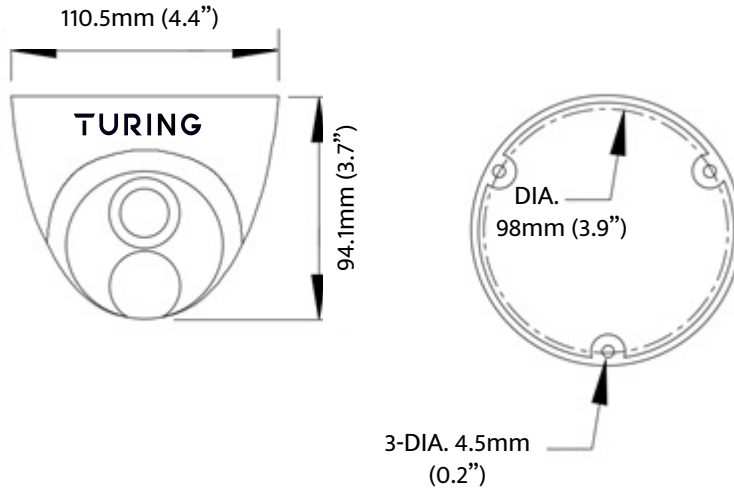

TP-MED4M28 & TP-MED4M4

4MP HD TwilightVision™ IR Turret Network Camera

KEY FEATURES

- ✓ To be used with SMART Series NVR with Turing Vision Cloud
- ✓ TP-MED4M28: 2.8mm Fixed lens; TP-MED4M4: 4mm Fixed Lens
- ✓ Max. 4 MP (2688*1520)@ 30/25fps
- ✓ **TwilightVision™** technology superior low-light performance
- ✓ Built-in Mic
- ✓ Smart IR, up to 30m (98 ft)
- ✓ Supports 256 G Micro SD card
- ✓ IP67, True WDR

DIMENSIONS

MOUNTING

Junction Box: TP-EFDJB

Pole Mount: TP-UDPM
Wall Mount: TP-EFDWM
WM w/ Junc. Box: TP-EFDWJ

Tilted Mount: TP-EFDTM

Wall Mount: TP-EFDWM
w/ Junction Box: TP-EFDWJ

Pendant Mount: TP-AIPMB
Junction Box: TP-EFDJB
Optional Extensions: TP-IPME2 (9") & TP-IPME5 (22")

Optional Cable Gland:
TP-UWPJ