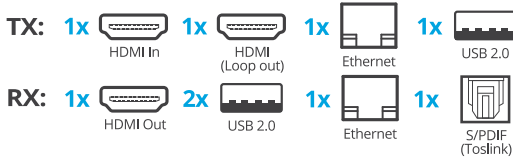

KVM Extender/Switch Series

Extender

4K

HDMI 2.0 KVM Over Cat6 Extender with Loopout & S/PDIF (CE-H26Y11-S1)

- Transmits 4K@60Hz HDMI and USB signals up to 230ft (70m) via Cat6/6a/7 cable - HDMI KVM Extender, HDMI 2.0, HDCP 2.2, USB 2.0 signal transmission

Part No.	Coming soon				
	CE-H25L11-S1	CE-H25H11-S1	CE-H26G11-S1	CE-H26Y11-S1	CE-H27411-S1
Connection	RX	1 to 1	1 to 1	1 to 1	1 to 1
Input	HDMI 1.4	HDMI 1.4	HDMI 1.3	HDMI 2.0	HDMI 1.3
Wireless	-	-	✓	-	-
HDMI	4K@30Hz	4K@30Hz	1080p@60Hz	4K@60Hz	1080p@60Hz
VGA	-	-	-	-	-
USB	2.0	2.0	2.0	2.0	2.0
Distance	100m	100m	150m	70m	70m

Common Applications

Meeting Room, Library, Educational Facilities, Reception Desk, Service Counter, Shopping Center

Switch

4-Port HDMI 2.0 4K HDR Smart Console KVM Switch with USB 3.0 and Multimedia Ports (CE-H25611-S1)