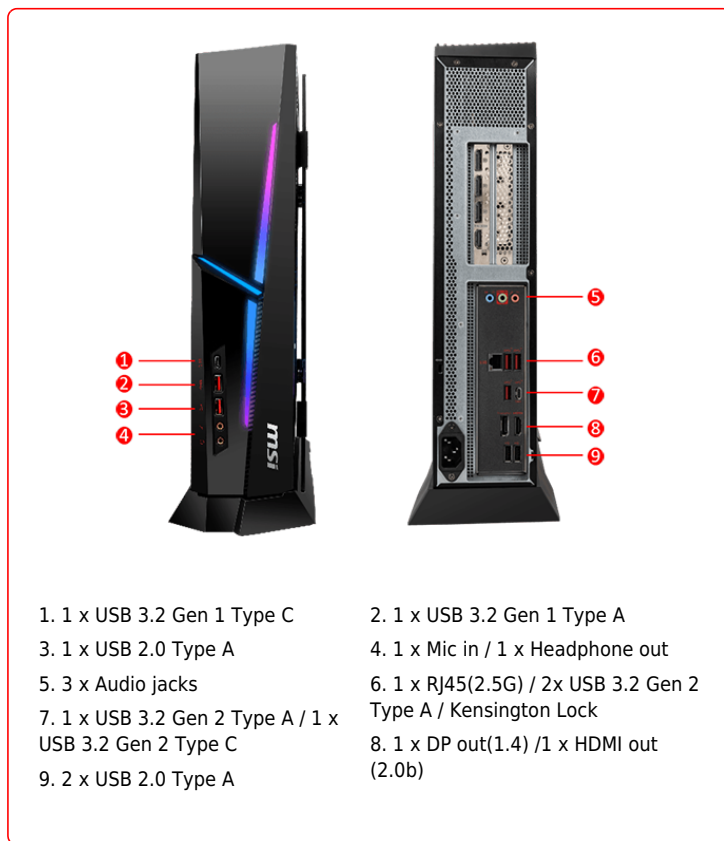

CONNECTIONS