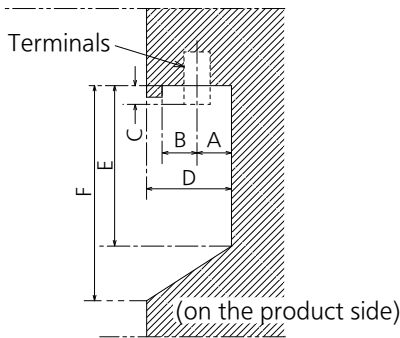

● Drawing of terminals

View from back

SECTION B-B

Magnified figure of terminal a

Sectional view of terminal a
(HDMI 2 / HDMI 3 / LAN / SERIAL IN)

Terminal a
65CQ2U Terminal (Bottom)

	HDMI	LAN	SERIAL IN
A	0.46 (11.7)	0.51 (13.2)	0.57 (14.5)
B	0.55 (14.0)	0.49 (12.5)	0.44 (11.2)
C	-	-	0.21 (5.2)
D	1.18 (30.1)		
E	2.73 (69.5)		
F	3.19 (81.2)		

Units : inches (mm)

Sectional view of terminal b
(AUDIO OUT R / AUDIO OUT L / USB /
ANTENNA / CABLE IN / AUDIO IN / PC IN / HDMI 1)

Terminal b
65CQ2U Terminal (Side)

Units : inches (mm)

	AUDIO OUT	USB	ANTENNA/ CABLE IN	AUDIO IN	PC IN	HDMI
A	0.67 (17.2)	0.54 (13.8)	0.69 (17.6)	0.70 (17.8)	0.68 (17.5)	0.57 (14.7)
B	0.42 (10.8)	0.43 (11.1)	0.40 (10.4)	0.40 (10.2)	0.41 (10.5)	0.51 (13.2)
C	0.34 (8.5)	-	0.44 (11.1)	0.11 (2.7)	0.21 (5.1)	-
D	1.30 (33.1)					