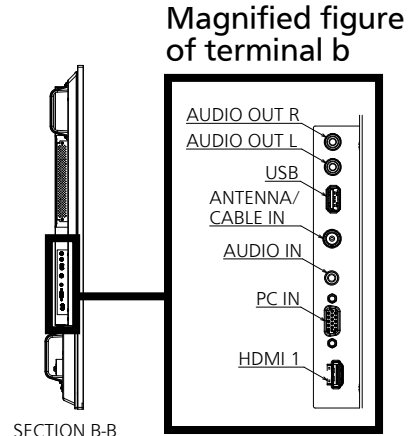

● Drawing of terminals

View from back

SECTION B-B

Magnified figure of terminal a