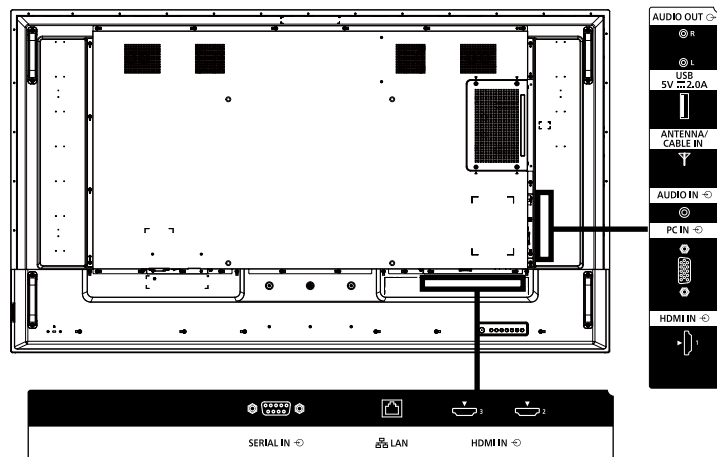

CONNECTION TERMINAL

¹ Specifications and appearance are subject to change without notice.