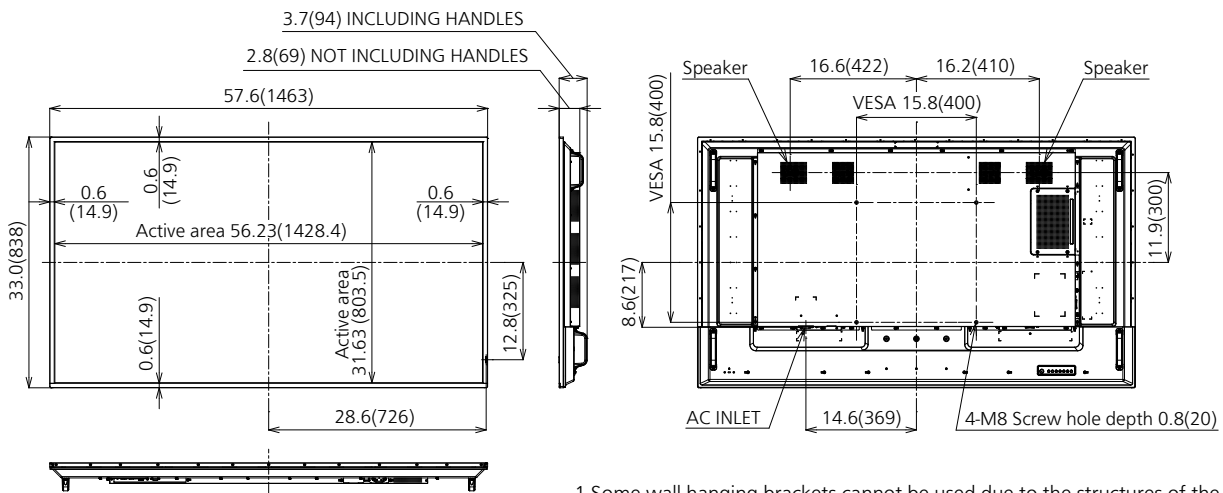

¹ When operated directly in front of receptor.

INCLUDED ACCESSORIES

- Remote Control - Batteries (AAA size) x 2
- AC cord (approx. 78.7" (approx. 2 m)) - Clamper x 2
- Operating Instruction Book

OPTIONAL ACCESSORIES

Pedestal	TY-ST75PE9
Wall hanging bracket	TY-WK98PV1

DIMENSIONS

Cautions: This drawing is not a scale
Units : inches (mm)

¹ Some wall hanging brackets cannot be used due to the structures of the product. Check the product drawing before using.