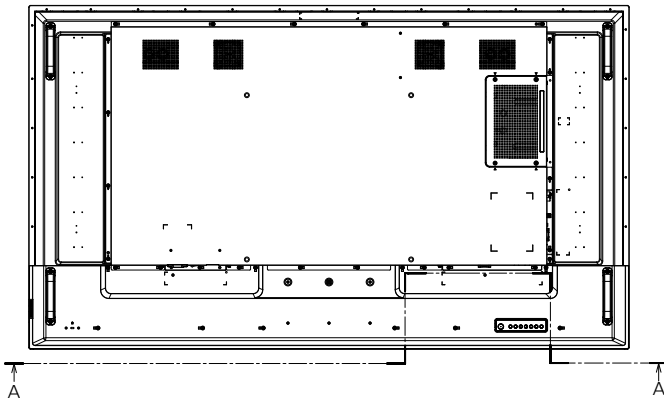

● Drawing of terminals

View from back

SECTION B-B

Magnified figure of terminal a