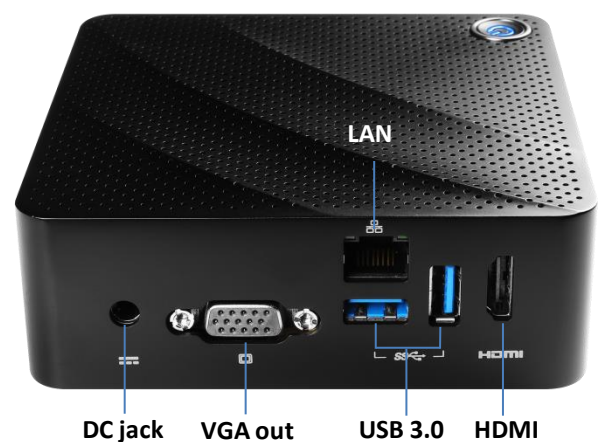

Windows 10. Do great things.

Cubi N

When you're small, you have to be smart.

MSI Cubi N is a handheld sized pc with a fanless design. Built on a concept of nifty technology and brilliant design to suit the needs of both consumers and businesses. Equipped with the a Intel® Braswell processors and capable of carrying multiple modular hard disks that provide a large base for data storage. MSI Cubi N is mountable by VESA standards and can be combined with an HDTV, so the user can enjoy Ultra High-Definition and high quality media entertainment at home. In addition Cubi N has plenty of ports to connect external devices and supports MSI Super Charge technology, with this feature users can fast charge their mobile device. Cubi N is the essence of small, smart computing.

Selling Points

- Only 0.45 liters volume, easy to place and carry anywhere
- Intel® Quad-Core N3150 Processor
- Low energy usage, good for the environment
- Silent machine with fanless design
- Supports 4K display to enjoy quality UHD video content
- Super Charge, fast charge your mobile device
- Supports VESA mount
- Windows 10 Home

Small Size

Fanless Design

I/O Overview

ULTRA 4KHD

Super Charger

USB 3.0

HDMI

ENERGY STAR