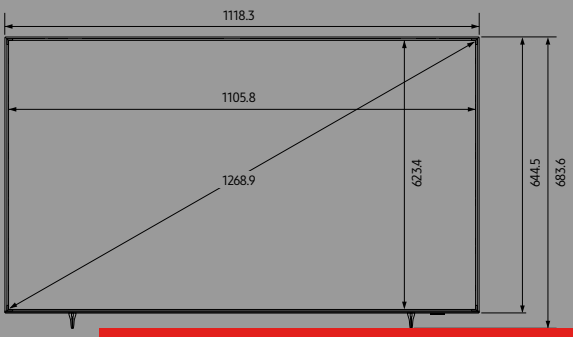

Technical drawings

43"

50"

The technical drawing may vary by region. Please double check with your local PM team prior to implementation.

55"

65"

Technical drawings

75"