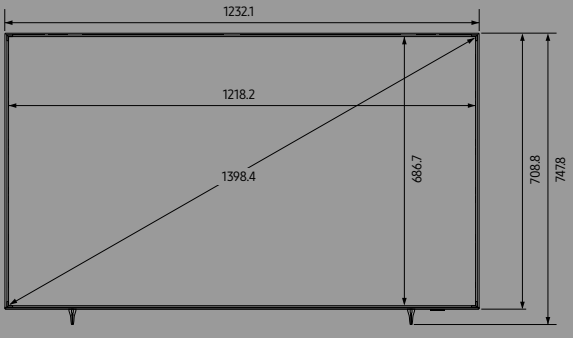

Technical drawings

43"

50"

The technical drawing may vary by region. Please double check with your local PM team prior to implementation.

55"

65"

Technical drawings

75"