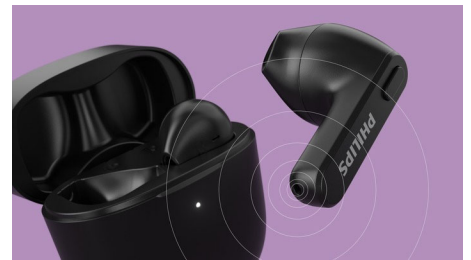

Mono mode

Taking a lot of calls? You can double your talk time by using one earbud while the other one charges. The mic is automatically assigned to the earbud you're using, and you can simply swap over when your current earbud is running low on battery.

Secure comfortable fit

You can rock your tunes in real comfort thanks to the snug, lightweight design. With no ear tips, you won't feel anything in your ear canal, and there's no sensation of pressure. The 'hockey stick' form factor keeps each earbud secure.