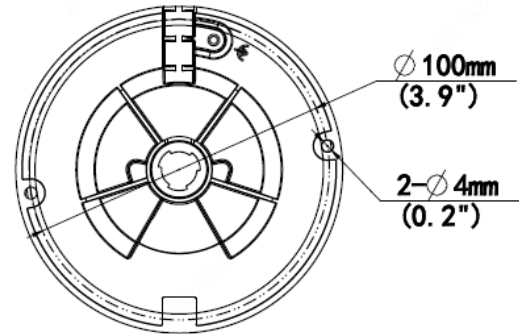

DIMENSIONS