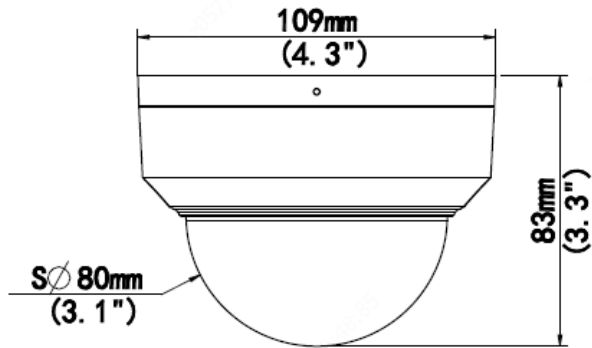

DIMENSIONS