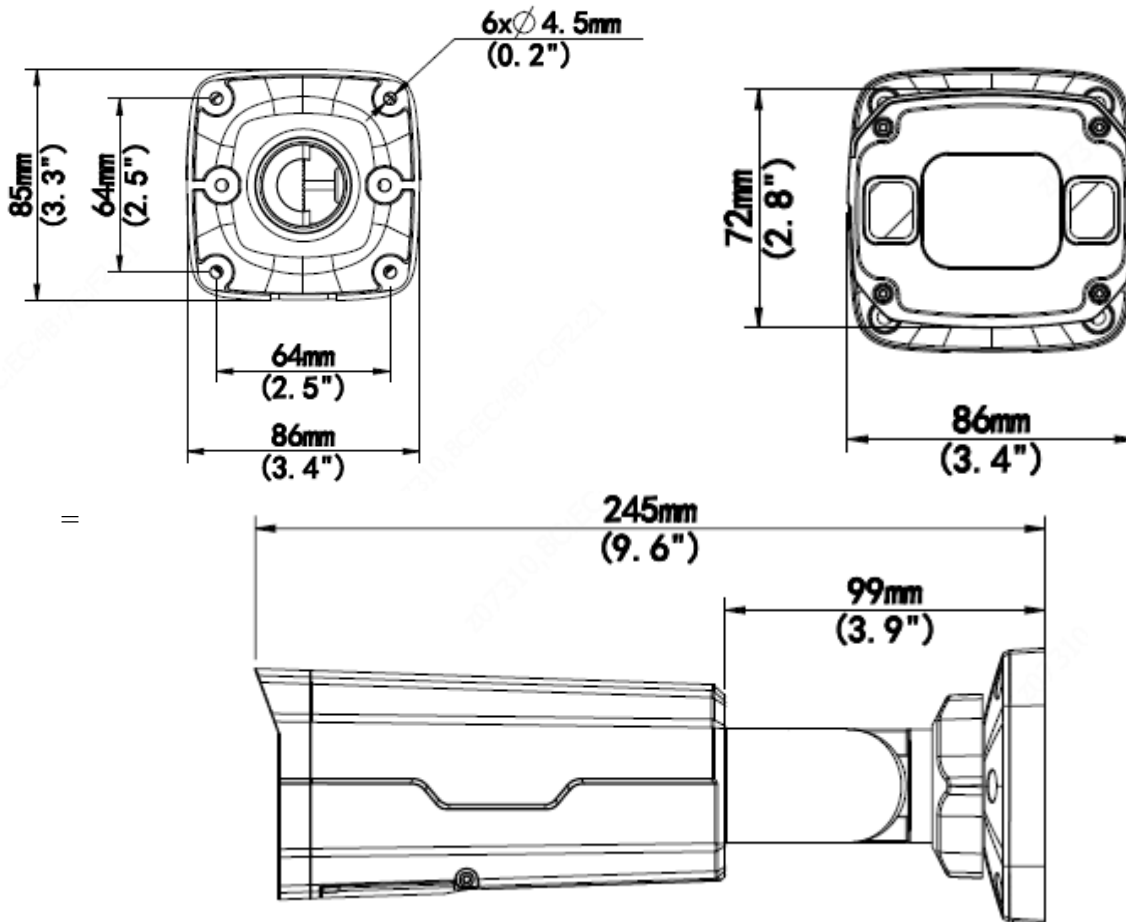

DIMENSIONS

MOUNTING