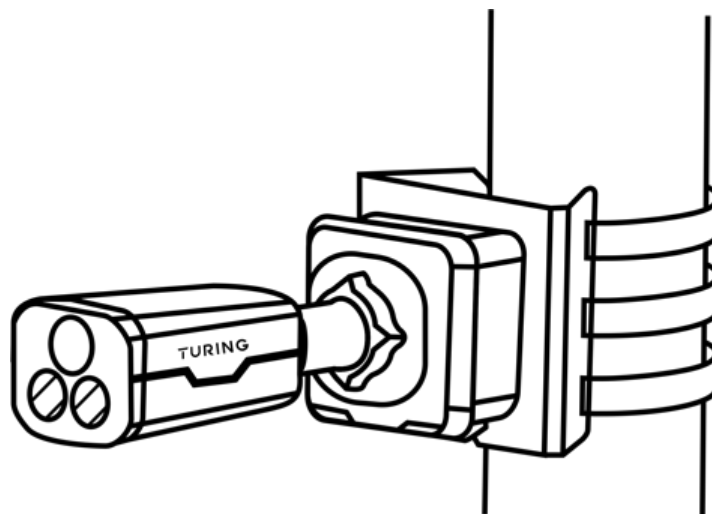

### COMPATIBLE NVRs

Turing Smart NVR series, including TR-MRP042T, TR-MRP082T, TR-MRP164T, and TR-MRP328T

DIMENSIONS

MOUNTING

Pole Mount: TP-FCBPM

Junction Box: TP-FCBJB