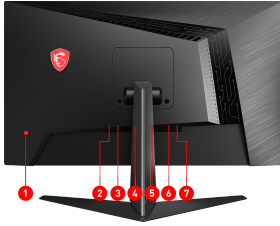

msi

MONITOR

Optix MAG2732

ACCURATE DISPLAY. ULTIMATE VICTORY.

SPECIFICATIONS

Brightness (nits)	250 nits
DYNAMIC REFRESH RATE TECHNOLOGY	G-SYNC Compatible
ACTIVATED RANGE	48 to 165Hz
DCI-P3 / sRGB	97.5% / 140.56%
Panel Size	27" (69cm)
Aspect ratio	16:9
Panel Resolution	1920 x 1080 (FHD)
Pixel Pitch (H x V)	0.31125(H) x 0.31125(V)
Refresh Rate	165Hz
Response time	1ms
Viewing angle	178° (H) / 178° (V)
Contrast Ratio	1000:1
Power consumption	25W
Compatibility	PC, Mac, PS5™, PS4™, Xbox, Mobile, Notebook * All trademarks and the registered trademarks are the property of their respective owners.
Control	5-way OSD navigation joystick
Carton Dimension (W X H X D)	707 x 555 x 144 mm / 27.83 x 21.85 x 5.67 inch
Frameless Design	Yes
Dimension (W x H x D)	617 x 447 x 228 mm / 24.29 x 17.60 x 8.98 inch
Weight	5.15kg / 7.57kg 11.35lbs / 16.89lbs
Surface Treatment	Anti-glare
Panel Type	IPS
DCR	100000000:1
Active Display Area (mm)	597.6(H) x 336.15(V)
USB ports	2x USB 2.0 Type A 1x USB 2.0 Type B
Audio ports	1x Earphone out
Display Colors	1.07B (8bits + FRC)
Note	Display Port: 1920 x 1080 (Up to 165Hz) HDMI: 1920 x 1080 (Up to 165Hz) The color gamut follows the CIE 1976 testing standard.
Adjustment (Tilt)	-5° ~ 20°

HDR Ready

Provide eye-catching detail through contrast and shadows adjustment.

msi[®] MONITOR Optix MAG2732

ACCURATE DISPLAY. ULTIMATE VICTORY.

Signal Frequency	96.4 to 186.7KHz (H) 30 to 165Hz (V)
Power Input	100~240V, 50~60Hz
Power Type	External Adaptor 12V 5A
VESA Mounting	100 x 100 mm
Video ports	1x DP (Supports FHD@165Hz as specified in DisplayPort 1.2a) 2x HDMI (Supports FHD@165Hz as specified in HDMI 2.0)
Kensington Lock	Yes

CONNECTIONS

1. 5-way joystick navigator
2. DC jack
3. 1x USB 2.0 Type B
4. 2x USB 2.0 Type A
5. 1x Display Port (1.2a)
6. 2x HDMI (2.0)
7. 1x Earphone out