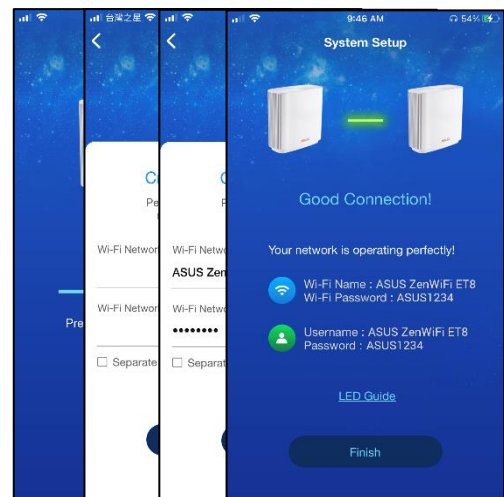

Easier-than-ever Setup

What makes ASUS ZenWiFi so easy to set up?

Auto synchronization: One-time setup, with auto synchronization for every hub in the package.

Auto identifying: each unit can work as the main router or as a node. ZenWiFi identifies the main router by detecting its WAN connection, so you don't have to tell it.

Auto backhaul selection: Intelligently picks the best backhaul connection for your environment.