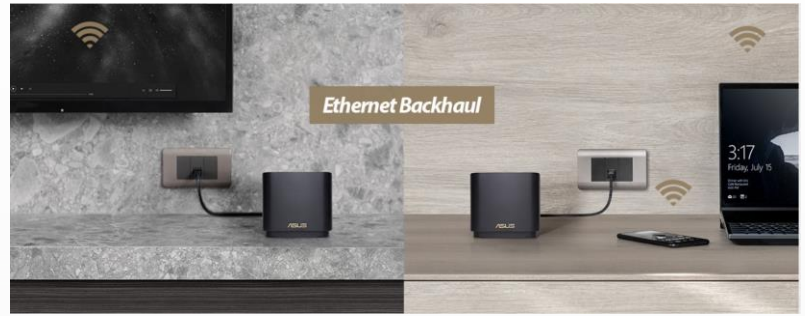

ASUS ZenWiFi AX Mini (XD4) AX1800 Dual-band Mesh WiFi 6 System

- **Banish WiFi Dead Zone**— Mesh WiFi system with unique antenna placement delivers strong WiFi to every corner of your home, providing total wireless speed of 1800Mbps.
- **Hassle Free Control** – 3 steps setup and easy management with ASUS Router App
- **Always Up-to-date Protection** — The lifetime free cloud-based security powered by Trend Micro™ makes sure your privacy on connected devices is protected.
- **Parental Controls** — URL filter and scheduling allow you to protect your family from inappropriate content and unhealthy Internet usage behavior.
- **AiMesh Supported**— Mix and match ZenWiFi with AiMesh-compatible routers to form powerful and flexible whole-home WiFi system

Whole-Home Coverage

The ZenWiFi AX Mini system consists of one ASUS AX1800 WiFi 6 router and two extending node, featuring unique technologies that give you superfast, reliable and secure WiFi connections — inside or outside your home!

WiFi 6

True 8K Streaming

ZenWiFi AX Mini puts your WiFi into top gear! With a total bandwidth of up to of 1800 Mbps, it's up to 1.4X faster* than WiFi 5 routers **.

* Compatible WiFi 6 device required.

** The data compares speed of 2X2 11ax on 5GHz 80 MHz bandwidth with 1024QAM modulation to speed of 2x2 11ac on 5GHz 80MHz with 256QAM modulation.

If you have Ethernet ports in your walls, you can set ZenWiFi AX Mini to use Ethernet backhaul, reserving all WiFi bands for your wireless devices for even more stable and reliable networking.

Easier-than-ever Setup