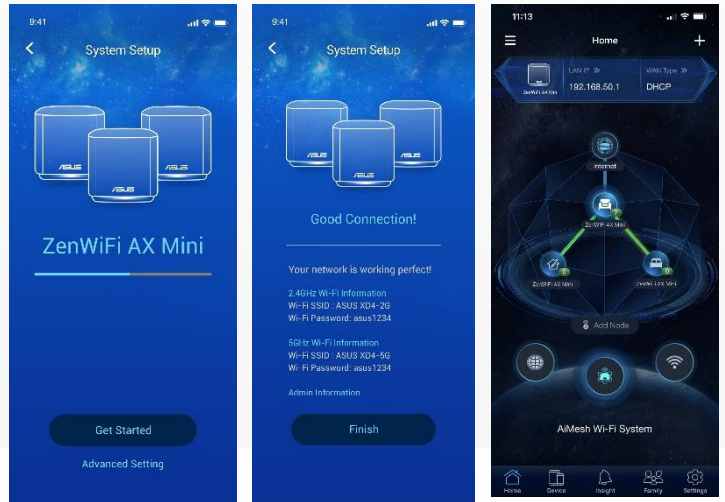

WiFi 6

True 8K Streaming

ZenWiFi AX Mini puts your WiFi into top gear! With a total bandwidth of up to of 1800 Mbps, it's up to 1.4X faster* than WiFi 5 routers **.

* Compatible WiFi 6 device required.

** The data compares speed of 2X2 11ax on 5GHz 80 MHz bandwidth with 1024QAM modulation to speed of 2x2 11ac on 5GHz 80MHz with 256QAM modulation.

Flexible Network Naming

Uniquely, ZenWiFi AX Mini lets you choose how you name your WiFi networks: a single name for everything, or separate names for each frequency band. The choice is yours!

Ethernet Backhaul

If you have Ethernet ports in your walls, you can set ZenWiFi AX Mini to use Ethernet backhaul, reserving all WiFi bands for your wireless devices for even more stable and reliable networking.

Easier-than-ever Setup

The ASUS Router mobile app makes it easy to set up and manage your WiFi network. An intuitive interface lets you easily view and adjust network settings direct from your mobile devices with synchronization for all the hubs in each package through one-time setup.