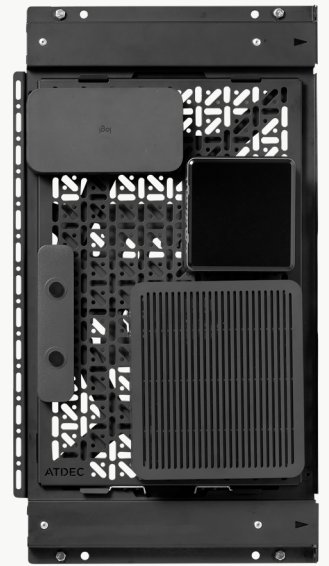

AD-AC-PS

Media storage sliding panel

Designed to accommodate AV equipment behind the screen, the sliding panel makes installation and maintenance of media players and networking devices simpler and easier.

Media storage sliding panel

Universal

17.5lb

Extended sliding distance for easy servicing (up to 13.5")

Left or right-side installation

Removable mounting tray with hook-on installation & quick release/attachment mechanism

0.2" padlock hole for added security

Generous mounting area 16.5 x 10.7" with universal mounting hole pattern

Security screws

10 year warranty

Media storage sliding panel

Important:

The media storage panel's depth when attached to the wall is 0.7".
When choosing a compatible display bracket and mounting arrangement, consider the depth of the equipment attached to the sliding panel to allow for free sliding movement.
The total **minimum distance from the wall to the back of the display** is a sum of the following dimensions:

AD-AC-PS with Logitech Rally Plus & Swytch

Ordering AD-AC-PS

Code

AD-AC-PS

Colour

Black

Description

Media storage sliding panel