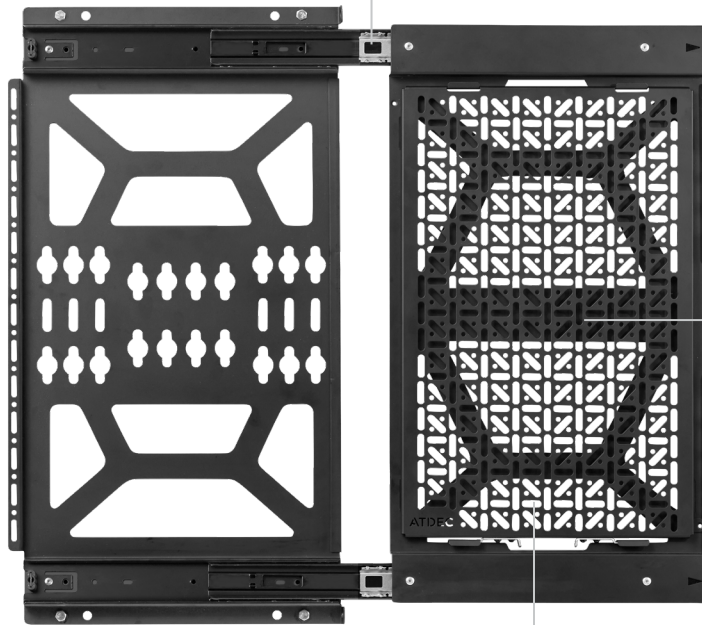

AD-AC-PS

Media storage sliding panel

Designed to accommodate AV equipment behind the screen, the sliding panel makes installation and maintenance of media players and networking devices simpler and easier.

Media storage sliding panel

Universal

17.5lb

Extended sliding distance for easy servicing (up to 13.5")

Left or right-side installation

Removable mounting tray with hook-on installation & quick release/attachment mechanism

0.2" padlock hole for added security

Generous mounting area 16.5 x 10.7" with universal mounting hole pattern

Security screws

10 year warranty

Media storage sliding panel

Important:

The media storage panel's depth when attached to the wall is 0.7".
When choosing a compatible display bracket and mounting arrangement, consider the depth of the equipment attached to the sliding panel to allow for free sliding movement.
The total **minimum distance from the wall to the back of the display** is a sum of the following dimensions:

$$B \text{ (minimum)} = A + C + D$$

A: depth of the tallest device attached to the sliding panel

C: depth of the sliding panel (0.7")

D: clearance of 0.1" recommended to allow for variances

AD-AC-PS with UC-C100-Z Crestron Flex Video Conference System