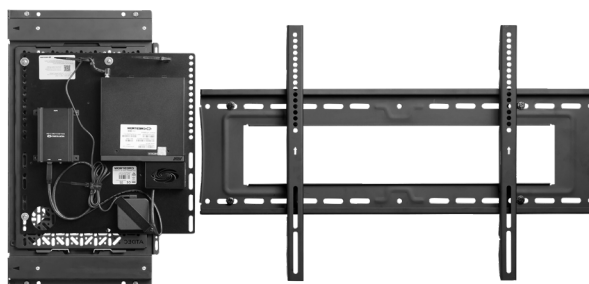

Media storage sliding panel

Universal

17.5lb

Extended sliding distance for easy servicing (up to 13.5")

Left or right-side installation

Removable mounting tray with hook-on installation & quick release/attachment mechanism

0.2" padlock hole for added security

Generous mounting area 16.5 x 10.7" with universal mounting hole pattern

Security screws

10 year warranty

Media storage sliding panel

Important:

The media storage panel's depth when attached to the wall is 0.7".
When choosing a compatible display bracket and mounting arrangement, consider the depth of the equipment attached to the sliding panel to allow for free sliding movement.
The total **minimum distance from the wall to the back of the display** is a sum of the following dimensions:

$$B \text{ (minimum)} = A + C + D$$

A: depth of the tallest device attached to the sliding panel

C: depth of the sliding panel (0.7")

D: clearance of 0.1" recommended to allow for variances

AD-AC-PS with UC-C100-Z Crestron Flex Video Conference System

AD-AC-PS with Logitech Rally Plus & Swytch

Ordering AD-AC-PS

Code

AD-AC-PS

Colour

Black

Description

Media storage sliding panel