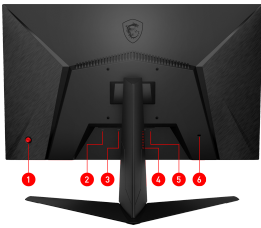

SPECIFICATIONS

CONNECTIONS

1. 5-way joystick navigator
2. DC Jack
3. 1x Display Port (1.2a)
4. 1x HDMI (1.4)
5. Earphone out
6. Kensington lock
- 7.

FEATURES

1ms Fast Response Time

Eliminate screen tearing and choppy frame rates with 1ms response time.

Night Vision

See every detail clearly in the dark, helping you find and attack enemies before they notice.

Wide Color Gamut

Game colors and details will look more realistic and refined, to push game immersion to its limits.