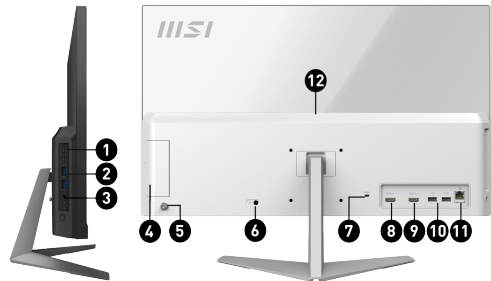

Easy to upgrade

Easy to access and upgrade components to keep the system up to date with the latest hardware.

VESA Mountable

To be mounted on the wall of your office & home with a VESA standard design which can make it completely invisible on a desk.

CONNECTIONS

- | | |
|----------------------------------|-------------------------------|
| 1. 2x USB3.2 Gen 2 Type C | 2. 2x USB3.2 Gen 2 Type A |
| 3. 1x Mic-in/Headphone-out combo | 4. 1x Switchable 2.5" Storage |
| 5. 5-Way Navigator | 6. 1x DC-in |
| 7. 1x Kensington Lock | 8. 1x HDMI in |
| 9. 1x HDMI out | 10. 2x USB 2.0 Type A |
| 11. 1x RJ45 LAN | 12. 1x USB 2.0 Type A |