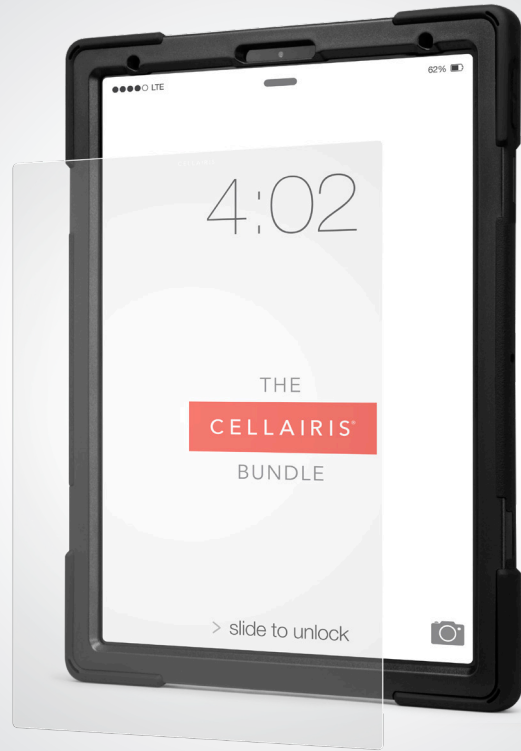

Shell Shock® Tempered Glass Super Anti-Impact Screen Protectors

The Cellairis® Super Anti-Impact Shell Shock® Tempered Glass Screen Protector provides the very best in screen impact protection.

FEATURES

- .33mm thick Tempered glass with beveled edges to help prevent chips and cracks
- 9H reinforced shatter protection
- Case friendly fit
- Oleophobic surface coating to help avoid fingerprints and smudges
- Extra layer of infused silicone to absorb impacts
- Scratch resistant
- Quick and easy, self-adhesive, bubble-free application
- Includes microfiber cleaning cloth, alcohol wipe, dust remover and guideline sticker

DEVICES

- Apple iPad Pro 12.9" Gen3/4/5 (fits Rapture Rugged only)
- SKU #: 11-0078007R
- Dimensions: 8.86X12.2 in (Length X Height)
- Weight: 0.3 lb