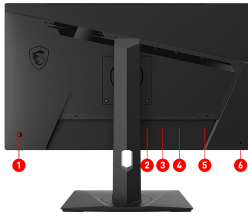

## SPECIFICATIONS

<b>Panel Size</b>	27" (69cm)
<b>Panel Resolution</b>	2560 x 1440 (WQHD)
<b>Refresh Rate</b>	165Hz
<b>Response time</b>	1ms GTG
<b>DYNAMIC REFRESH RATE TECHNOLOGY</b>	G-sync Compatible
<b>ACTIVATED RANGE</b>	48 to 165Hz
<b>Panel Type</b>	Rapid IPS
<b>Brightness (nits)</b>	300 nits
<b>Viewing Angle</b>	178° (H) / 178° (V)
<b>Aspect Ratio</b>	16:9
<b>Contrast Ratio</b>	1000:1
<b>DCR</b>	100000000:1
<b>Pixel Pitch (H x V)</b>	0.2331(H) x 0.2331(V)
<b>Surface Treatment</b>	Anti-glare
<b>Display Colors</b>	16.7M
<b>DCI-P3 / sRGB</b>	93% / 125%
<b>Video ports</b>	1x Display Port (1.2) 2x HDMI (2.0b)
<b>Audio ports</b>	1x Earphone out
<b>Active Display Area (mm)</b>	596.736(H) x 335.664(V)
<b>Kensington Lock</b>	Yes
<b>VESA Mounting</b>	100 x 100 mm
<b>Control</b>	5-way OSD navigation joystick
<b>Power Type</b>	External Adaptor 19V 3.42A
<b>Power Input</b>	100~240V, 50~60Hz
<b>Signal Frequency</b>	90.9 to 242.4KHz (H) 30 to 165Hz (V)
<b>Adjustment (Tilt)</b>	-5° ~ 20°
<b>Adjustment (Swivel)</b>	-45° ~ 45°
<b>Adjustment (Height)</b>	0 ~ 130mm
<b>Adjustment (Pivot)</b>	-90° ~ 90°
<b>Console Mode</b>	FHD @ 120Hz
<b>Power consumption</b>	32W
<b>Compatibility</b>	PC, Mac, PS5™, PS4™, Xbox, Mobile, Notebook * All trademarks and the registered trademarks are the property of their respective owners.

<b>Carton Dimension (W X H X D)</b>	745 x 490 x 225 mm / 29.33 x 19.29 x 8.86 inch
<b>Weight (NW / GW)</b>	6.3kg / 9.4kg 13.89lbs / 20.72lbs
<b>Dimension (W x H x D)</b>	614.93 x 535.39 x 233.68 mm / 24.21 x 21.08 x 9.2 inch
<b>Frameless Design</b>	Yes
<b>Note</b>	Display Port: 2560 x 1440 (Up to 165Hz) HDMI: 2560 x 1440 (Up to 144Hz) The color gamut follows the CIE 1976 testing standard.

## CONNECTIONS

1. 5-way joystick navigator
2. 1x Display Port (1.2)
3. 2x HDMI (2.0b)
4. Earphone out
5. DC jack
6. Kensington lock