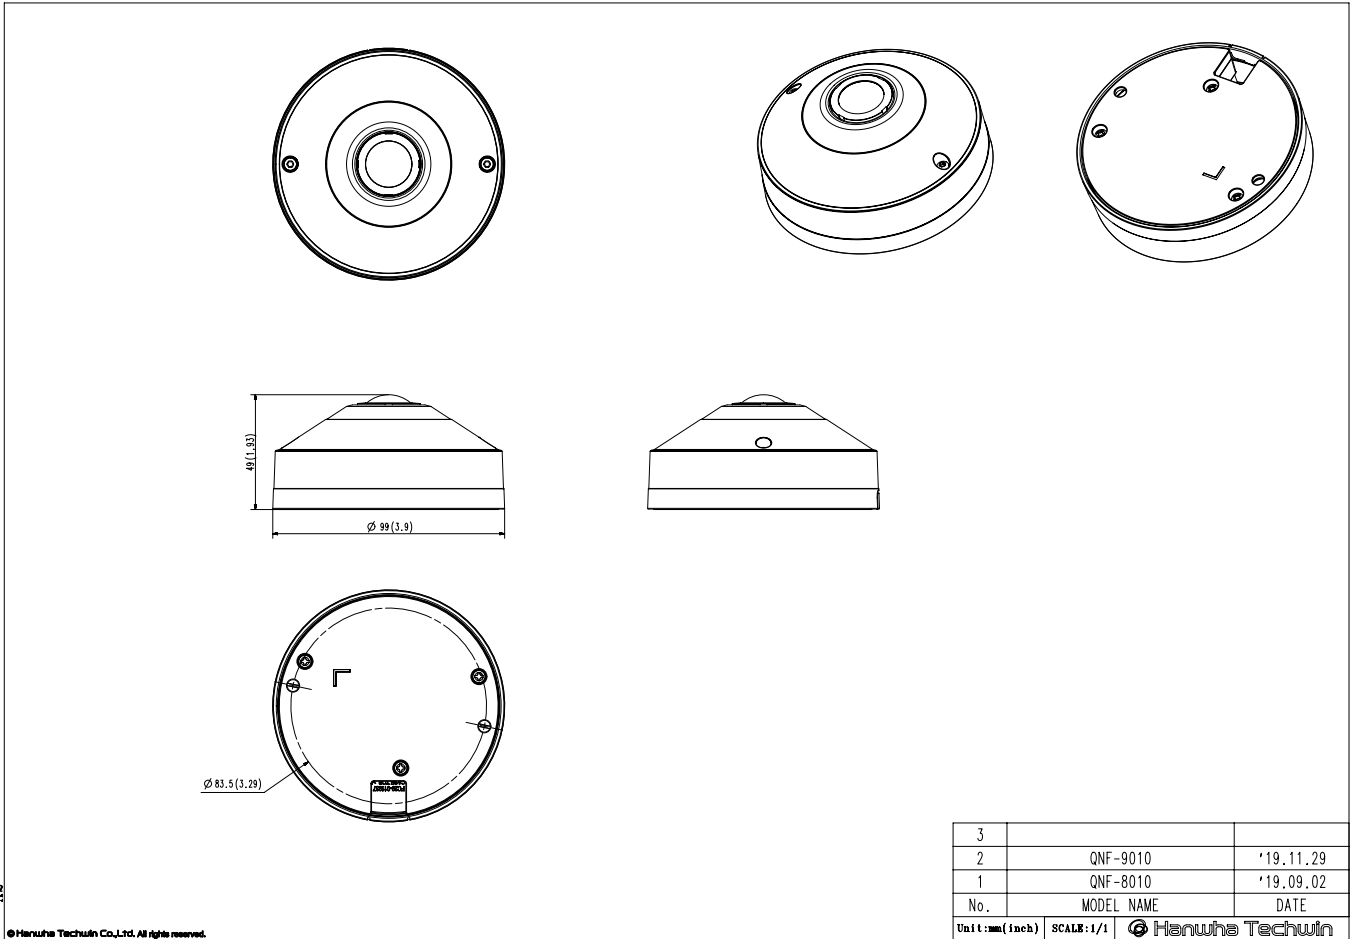

QNF-8010

6MP Fisheye Camera

Unit: mm [inch]

CAD

A2