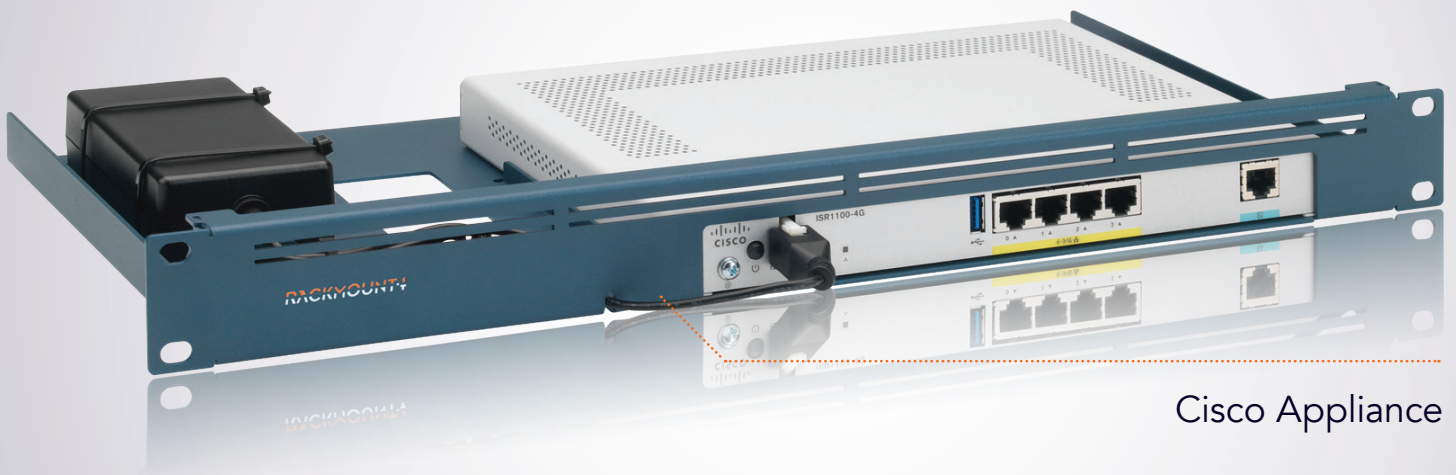

Product Line
CISRACK

Type
RM-CI-T11

Supported Models **CISCO ISR1100 SERIES**
CISCO ISR1100X SERIES

DIMENSIONS 1U
COLOR Metallic Blue
PACKING DIMENSIONS 80 x 520 x 270 mm
3.14 x 20.47 x 10.63 in
PRODUCT DIMENSIONS 44 x 482 x 217 mm
(height x width x depth) 1.73 x 18.98 x 8.54 in

Cisco Appliance

ALL THE REASONS TO RACK YOUR APPLIANCE

- Rackmount.IT kits clean up your 19 inch rack and increase the reliability of your appliance.
- Easy 5-minute assembly in a 19 inch rack.
- Front facing network connections.
- Fixed appliance and power supply.
- Next to standard models, Rackmount.IT provides custom made kits in any color on project basis.