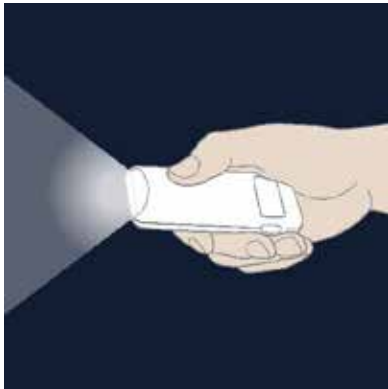

A BRIGHT IDEA

Well actually, two. This emergency LED blackout flashlight doubles as a nightlight. When the power goes out, the Blackout Buddy Color automatically turns on.

TRIGGER YOUR SCENE

The Blackout Buddy seamlessly integrates into the rest of your connected home to control all of your other smart devices.

WiFi Connected Unlimited Color Nightlight with Motion Sensor and Emergency Flashlight

IN A FLASH

Fold up the prongs and you've got a handy dandy, super-bright single LED flashlight. When it's fully charged, you'll have up to 4 hours of life.

SOOTHING GLOW

Provide your child with the safety and security of a friendly glow all night long.

SLEEPS WHEN YOU SLEEP

When it's time to fall asleep, the Blackout Buddy Connect Color nightlight automatically fades off. If you get out of bed, the intelligent motion sensor will turn on the nightlight to illuminate your path.

STAY POWERED UP

The Blackout Buddy Connect Color has Smartphone charging built-in. Plug the nightlight into an outlet next to your bed and you will never have to search for a charging block again.

FEATURES