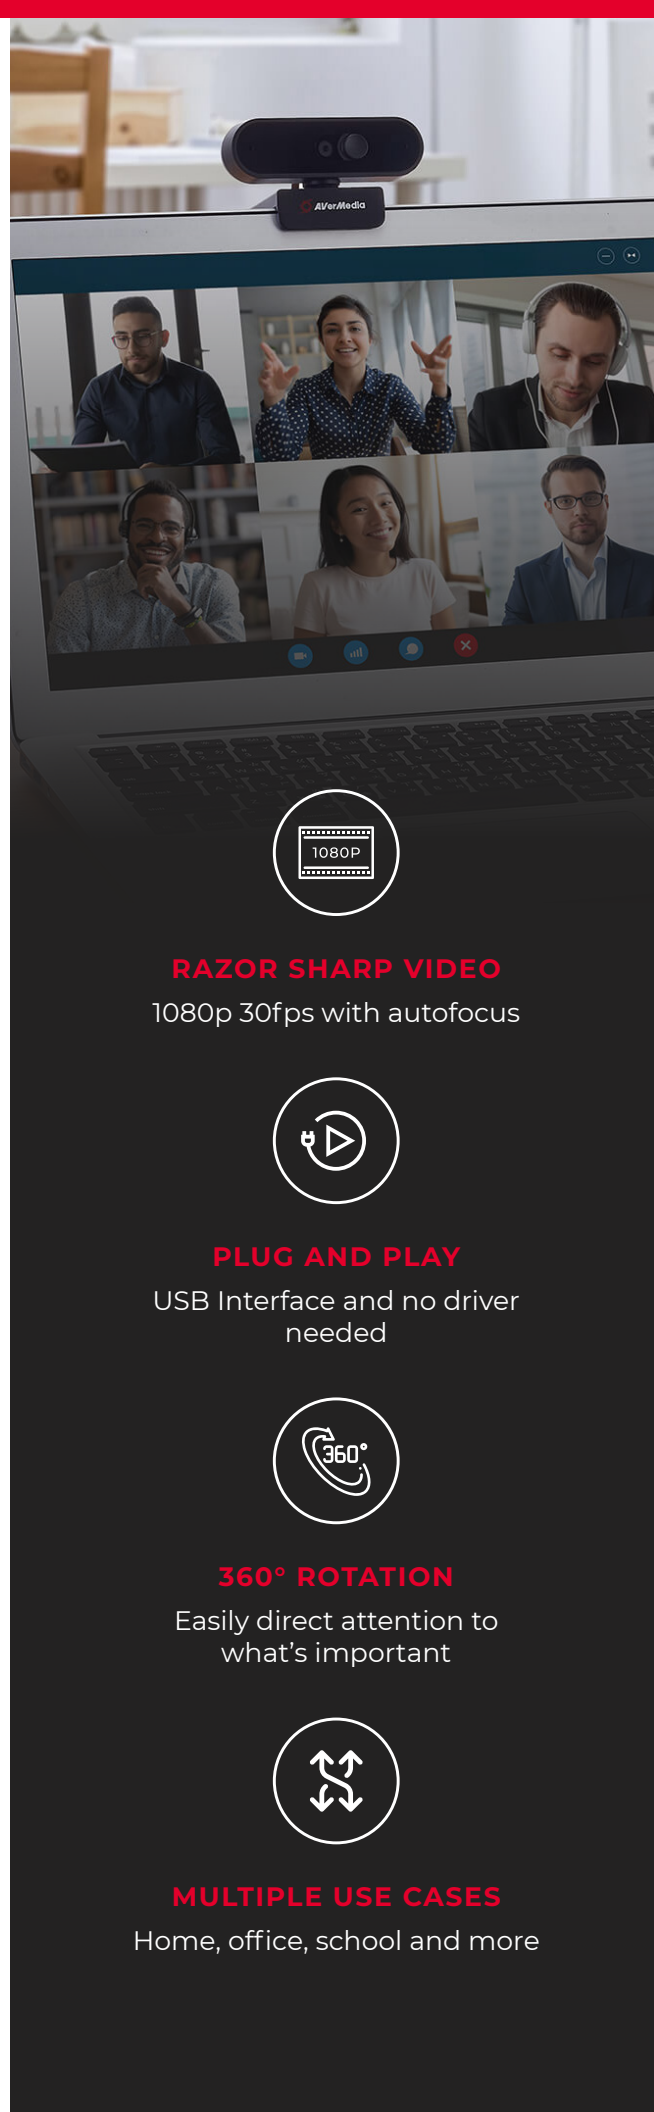

AVerMedia

PW310P HD WEBCAM

Full HD 1080p video
with autofocus

LOOK YOUR BEST IN ANY ENVIRONMENT

PW310P streams and records Full HD 1080p video at 30fps. Designed to provide you with what you need for video calls and remote learning.

Video calls have never been easier. AVerMedia solutions help you work, learn, and teach from home with the same effectiveness as if you were face-to-face. The PW310P was designed for maximum ease of use so you can focus on getting things done and let the technology fade into the background.

RAZOR SHARP VIDEO

1080p 30fps with autofocus

PLUG AND PLAY

USB Interface and no driver
needed

360° ROTATION

Easily direct attention to
what's important

MULTIPLE USE CASES

Home, office, school and more