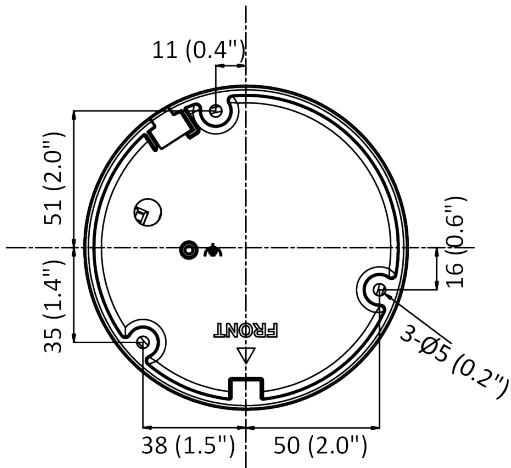

Dimensions

Unit: mm (inch)

Optional Accessories

CM Corner Mount	CB120 Junction Box	PC120+WMS Wall Mount	PM Vertical Pole Mount	SRSM Rain Shade	PC120+CPM Pendant Mount