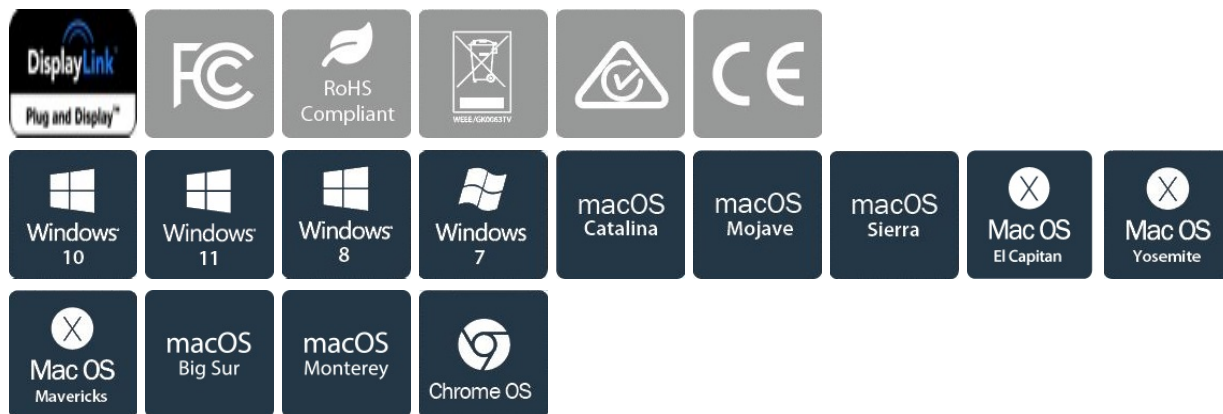

Mac Address Pass-Through Utility: To improve network security.

USB Event Monitoring Utility: To track and log connected USB devices

Wi-Fi Auto Switch Utility: Enabling users to quickly access faster network speeds via wired LAN.

For more information and to download the StarTech.com Connectivity Tools application, please visit:
www.StarTech.com/Connectivity-Tools

StarTech.com conducts thorough compatibility and performance testing on all our products to ensure we are meeting or exceeding industry standards and providing high-quality products to IT Professionals. Our local StarTech.com Technical Advisors have broad product expertise and work directly with our StarTech.com Engineers to provide support for our customers both pre and post-sales.

DK30A2DHU is backed by a StarTech.com 3-year warranty and free lifetime technical support.

Certifications, Reports and Compatibility

Applications

Features

- **LATEST MODEL:** This USB-C USB-A dock offers the same functionality as DK30A2DH, with added flexibility of horizontal or vertical orientation using the included stand to save space at your workstation
- **HYBRID DOCK:** Universal USB 3.0 docking station works w/ USB-C & USB-A laptops/computers, the included USB-C & USB-A 3.3ft (1m) host cables, 6-Port USB Type-A hub, Gigabit Ethernet & headset audio jack
- **FLEXIBLE DUAL MONITOR VIDEO:** This 4K 60Hz USB-C or USB-A docking station can connect up to 2 monitors: Dual DisplayPort or Dual HDMI or DP + HDMI displays; supports dual extended displays on MacBooks with both the Intel processor or Apple M1/M2 chip
- **6 DOWNSTREAM USB-A PORTS:** Hybrid USB C dock has a 6-port USB 3.1/3.2 Gen 1 (5Gbps) hub w/ extra USB-A ports to support devices such as keyboard, mouse, flash drive, external hard drive & printer