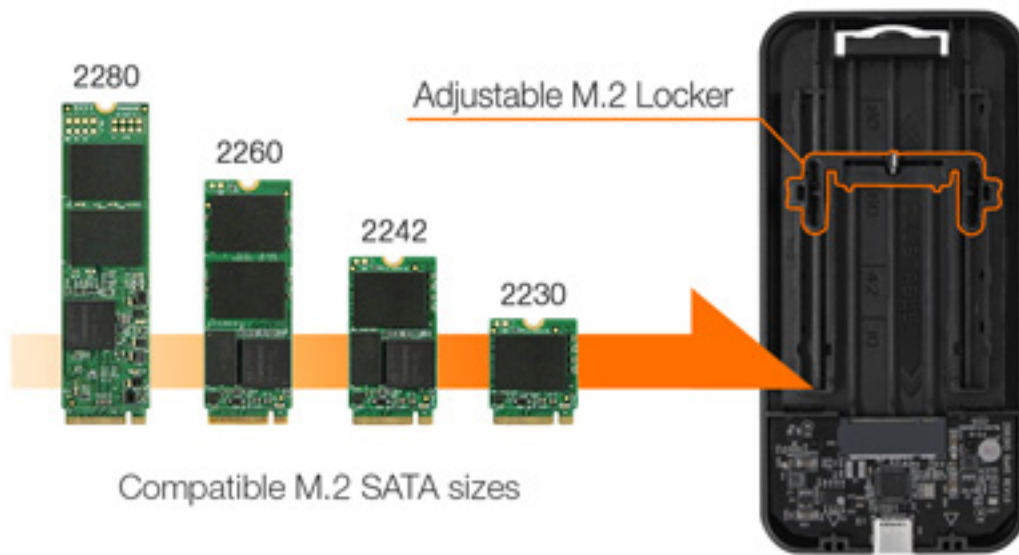

ICYNANO

MB809U3-1M2B

ICY DOCK®

Portable M.2 SATA SSD to USB 3.2 Gen 1 (5Gbps) External Enclosure

www.icydock.com

One-Step Drive Access Design

State of the Art Tool-less M.2 Drive Installation

Streamline & Ergonomic Design

Ultimate Compatibility

Fast Transfer Speed

Compliant with USB 3.2 Gen 1 Standard
USB 3.2 Gen 1
5 Gbps
USB 2.0
480 Mbps

ICYNANO MB809U3-1M2B Features & Specs

- Fits 1x M.2 SATA SSD of all length – 30mm (2230), 42mm (2242), 60mm (2260), and 80mm (2280)
- Patent-Pending adjustable M.2 locker for tool-less & screw-less drive installation process
- Lightweight, pocket-size, ultra-portable design
- Supports USB 3.2 Gen 1 Interface – Up to 5Gbps transfer speed
- Supports USB plug and play and backward compatible with USB 2.0 and 3.0 interfaces
- USB Type C to A Cable included
- Lightweight yet durable ABS plastic construction with anti-scratch round edges
- Soft-blue LED indicators for drive power and access activity
- Industry leading 3-year warranty with complimentary tech support and customer service

Model Number	MB809U3-1M2B
Color	Black
Compatible Drive Type	1 x M.2 SATA SSD
Support Drive Length	2230/2242/2260/2280 (30-80mm)
Host Interface	USB 3.2 Gen 1
Power Input	Via USB
Transfer Rate	Up to 5Gb/s (Depending on hard drive speed)
Structure / Material	ABS Plastic
Number of Drives	1
Product Net Weight	45g
Dimension (W x H x D)	60 x 14 x 122.5mm
Package contents	Device, user manual, USB 3.2 Gen 1 Type C to A cable