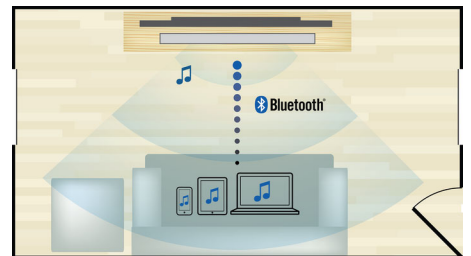

Packaging dimensions

- UPC: 8 40063 20080 7

PH Categorization

- SV - Soundbars: Essential Soundbars

HTL1508/37

Highlights

Audio in

Audio in allows you to easily play your music directly from your iPod/iPhone/iPad, MP3 player, or laptop via a simple connection to your home cinema. Simply connect your audio device to the Audio in jack to enjoy your music with the superior sound quality of the Philips home cinema system.

Low-rise profile

Low-rise profile for the perfect fit in front of your TV

Works with multiple devices

Works with TVs, BD/DVD players, gaming consoles, MP3 players

Flexible placement

Flexible placement on the wall or tabletop

Bluetooth wireless streaming

Bluetooth wireless music streaming from your music devices

HDMI ARC

HDMI ARC to access all the sound from your TV

Issue date 2020-06-25

Version: 1.0.1

12 NC: 8670 001 65769
UPC: 8 40063 20080 7