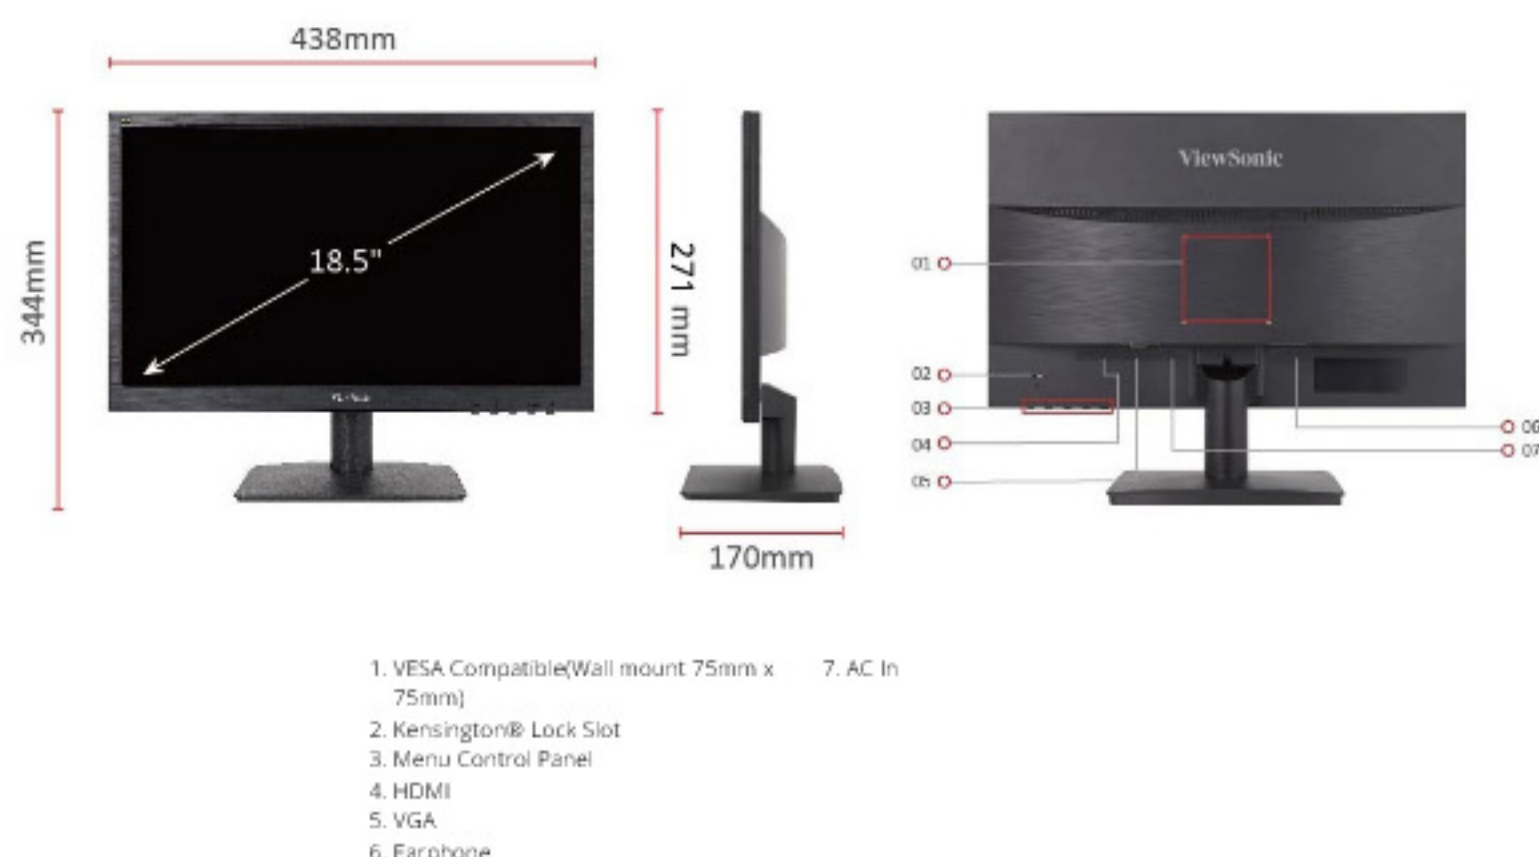

Key Features

- HDMI and VGA inputs
- VESA mountable
- 50M:1 dynamic contrast ratio
- ViewMode technology
- 16:9 aspect ratio

Product Description

The ViewSonic® VA1903h is a 19" (18.5" viewable) widescreen monitor that delivers value and performance for both home offices and small businesses. Equipped with HDMI inputs, a fast 5ms response time, and a 50M:1 Dynamic Contrast Ratio, the VA1903h is great for a variety of applications ranging from viewing office documents to surfing the web. Featuring a hairline surface finish, this monitor looks great on any desktop. ViewSonic's exclusive ViewMode™ feature provides intuitive presets for optimised screen performance in different applications. In addition, Flicker-Free technology and a Blue Light Filter help to eliminate eyestrain from extended viewing periods for improved productivity. An energy-saving Eco-mode reduces cost of ownership, making the VA1903h a great choice for both government and education.