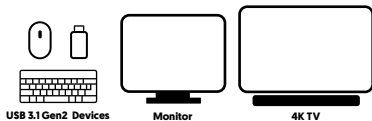

Download for Android Support:

Driver-Less InstantView
Siliconmotion.com

LIMITED MANUFACTURERS 1-YEAR WARRANTY:

Accell products that reflect a warranty are warranted by Accell Corporation to be free of defects in material and workmanship for the period of the warranty for the original purchaser.

©2020 Accell Corporation. All Rights Reserved.
Specifications are subject to change without notice.
Accell is registered trademark of Accell Corporation.

ACCELL Corporation
Fremont, CA 94538
support@accellww.com