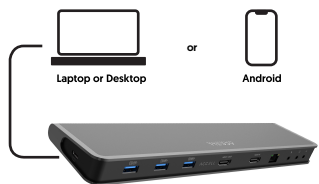

# Accell Driver-Less USB Docking Station

ACCELL  
GET CONNECTED

Model: K31G2-001B

The new Accell Driver-Less USB Dock boasts versatility and ease-of-use when docking for mobile computers and devices and is ideal for various settings, including the office, home, conference room or educational setting. The optional driver allows extended viewing across multiple monitors and is compatible with a wide range of operating systems, including Microsoft Windows, MacOS, and Android OS. Users can connect it to all current model of laptops and compatible smartphones with the included USB-C to USB-C and USB-C to USB-A cables.

## Tech Specifications:

- 3 x USB 3.1 Gen 2 – 10Gbps
- 1 x HDMI – 4K UHD
- 1 x HDMI – 1080p FHD
- 1 x Gigabit Ethernet (RJ-45)
- 1 x Headphone jack
- 1 x Microphone jack
- 1 x USB Type C (Host connection only)
- Product dimension: 11 x 3.8 x 0.9 inches
- Product weight: 1 lb

## Package Contents

- Accell Driver-Less USB Docking Station
- 3.3ft/1m USB-C to USB-A Cable (Male to Male)
- 3.3ft/1m USB-C to USB-C Cable (Male to Male)
- DC 5V/3A Int'l Power Supply kit - Type A, C, G
- User Manual