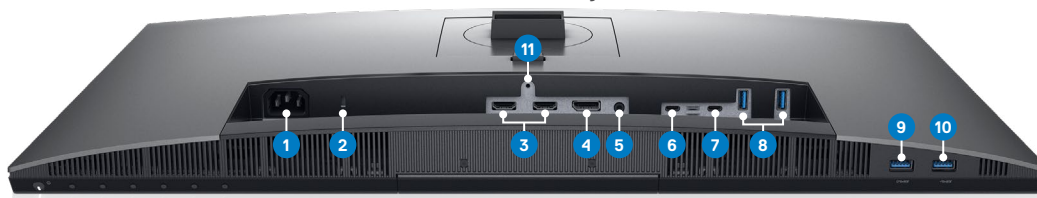

Connectivity and Accessories

DELL ULTRASHARP 27 4K PREMIERCOLOR MONITOR | UP2720Q

Purposeful design, built for ergonomic comfort.

Connectivity

- | | | |
|----------------------|-------------------------------------|--------------------------------------|
| 1 AC Power | 5 Audio Line-Out ¹⁰ | 9 USB Downstream with Power Charging |
| 2 Security-lock slot | 6 Thunderbolt™ 3 Upstream (USB-C) | 10 USB Downstream |
| 3 HDMI port (x2) | 7 Thunderbolt™ 3 Downstream (USB-C) | 11 Stand Lock |
| 4 DisplayPort In | 8 USB Downstream (x2) | |