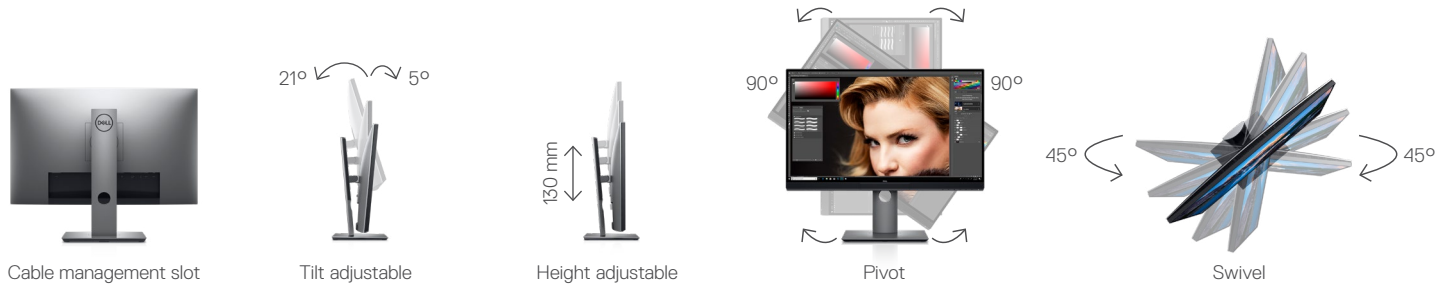

Connectivity and Accessories

DELL ULTRASHARP 27 4K PREMIERCOLOR MONITOR | UP2720Q

Purposeful design, built for ergonomic comfort.

Connectivity

- | | | |
|----------------------|-------------------------------------|--------------------------------------|
| 1 AC Power | 5 Audio Line-Out ¹⁰ | 9 USB Downstream with Power Charging |
| 2 Security-lock slot | 6 Thunderbolt™ 3 Upstream (USB-C) | 10 USB Downstream |
| 3 HDMI port (x2) | 7 Thunderbolt™ 3 Downstream (USB-C) | 11 Stand Lock |
| 4 DisplayPort In | 8 USB Downstream (x2) | |