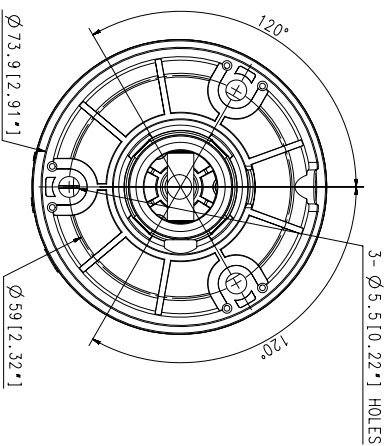

## Key Features

- 2 megapixel (1920 x 1080) resolution
- Built-in 4mm fixed lens
- 30fps@all resolutions (H.264)
- H.264, MJPEG codec supported, Multiple streaming
- Day & Night (ICR), WDR (120dB)
- Tampering, Motion detection
- microSD/SDHC memory slot (Maximum 32GB), PoE
- Hallway view, WiseStreamII support
- IR viewable length 30m
- IP66 support

<b>Video</b>	
Imaging Device	1/2.8" 2MP CMOS
Effective Pixels	1945(H)x1097(V)
Minimum Illumination	Color: 0.1Lux(F2.0, 1/30sec) BW : 0Lux (IR LED on)
<b>Lens</b>	
Focal Length (Zoom Ratio)	4.0mm fixed focal
Maximum Aperture Ratio	F2.0
Angular Field of View	H: 84.3° / V: 45.6° / D: 98.3°
Minimum Object Distance	0.5m(1.64ft)
Focus Control	Fixed
<b>Operational</b>	
IR Viewable Length	30m(98.43ft)
Camera Title	Displayed up to 15 characters
Day & Night	Auto(ICR)
Backlight Compensation	BLC, WDR, SDR
Wide Dynamic Range	120dB
Digital Noise Reduction	SSNR
Motion Detection	4ea, rectangular zones
Privacy Masking	6ea, rectangular zones
Gain Control	Low / Middle / High
White Balance	ATW / AWC / Manual / Indoor / Outdoor
LDC	Support
Electronic Shutter Speed	Minimum / Maximum / Anti flicker
Video Rotation	Flip, Mirror, Hallway view(90°/270°)
Analytics	Motion detection, Tampering
Alarm Triggers	Analytics
Alarm Events	File upload via FTP and e-mail Notification via e-mail
<b>Network</b>	SD/SDHC recording at event triggers
Ethernet	RJ-45(10/100BASE-T)
Video Compression	H.264: Main/Baseline/High, MJPEG
Resolution	1920x1080, 1280x960, 1280x720, 800x600, 800x448, 720x576, 720x480, 640x480, 640x360
Maximum Framerate	H.264: Maximum 30fps MJPEG : Maximum 2fps at 1920x1080, Maximum, 3fps at 1280x960, 1280x720, Maximum 10fps at other resolution
Smart Codec	WiseStreamII
Bitrate Control	H.264: CBR or VBR MJPEG: VBR
Streaming	Unicast(6 users) / Multicast Multiple streaming (Up to 3 profiles)

2	LNO-6012R 6022R 6032R 6072R	'19.08.12
1	LNO-6070R	'17.11.16
No.	MODEL NAME	DATE
Unit: mm [inch]	SCALE: 1/1	© Hanwha Techwin