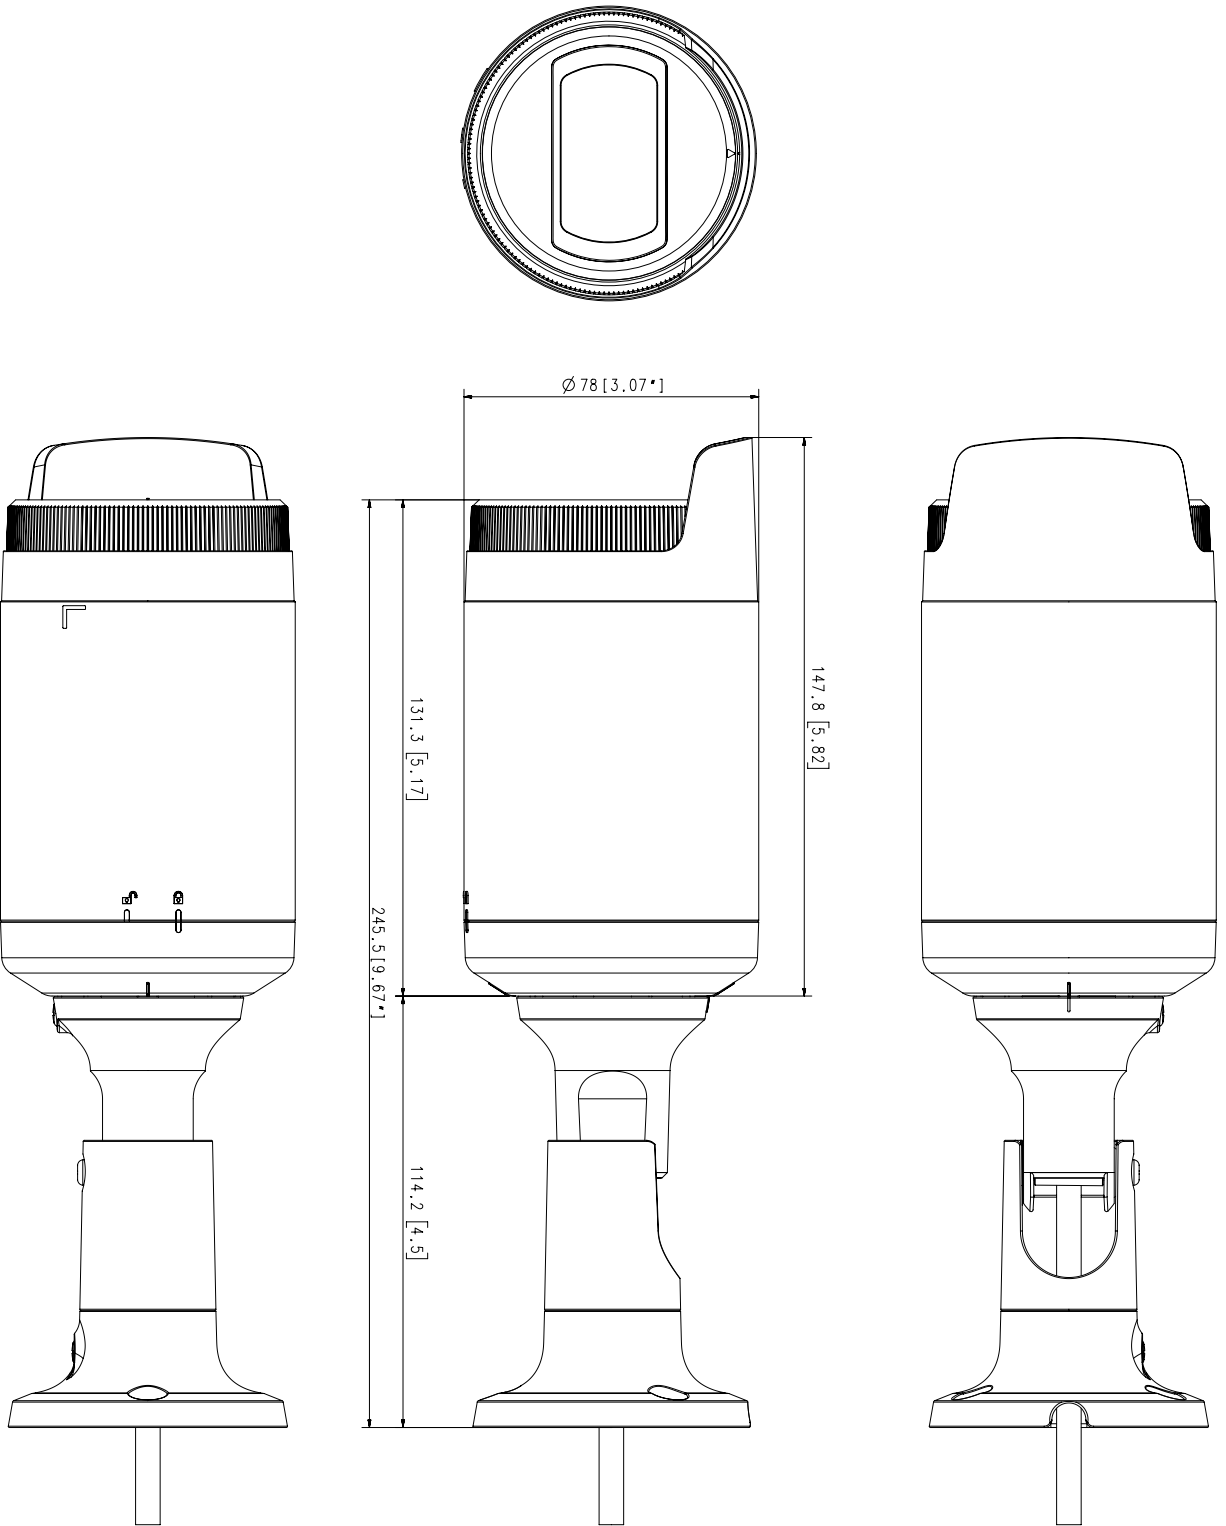

2	LNO-6012R 6022R 6032R 6072R	'19.08.12
1	LNO-6070R	'17.11.16
No.	MODEL NAME	DATE
Unit: mm [inch]	SCALE: 1/1	© Hanwha Techwin