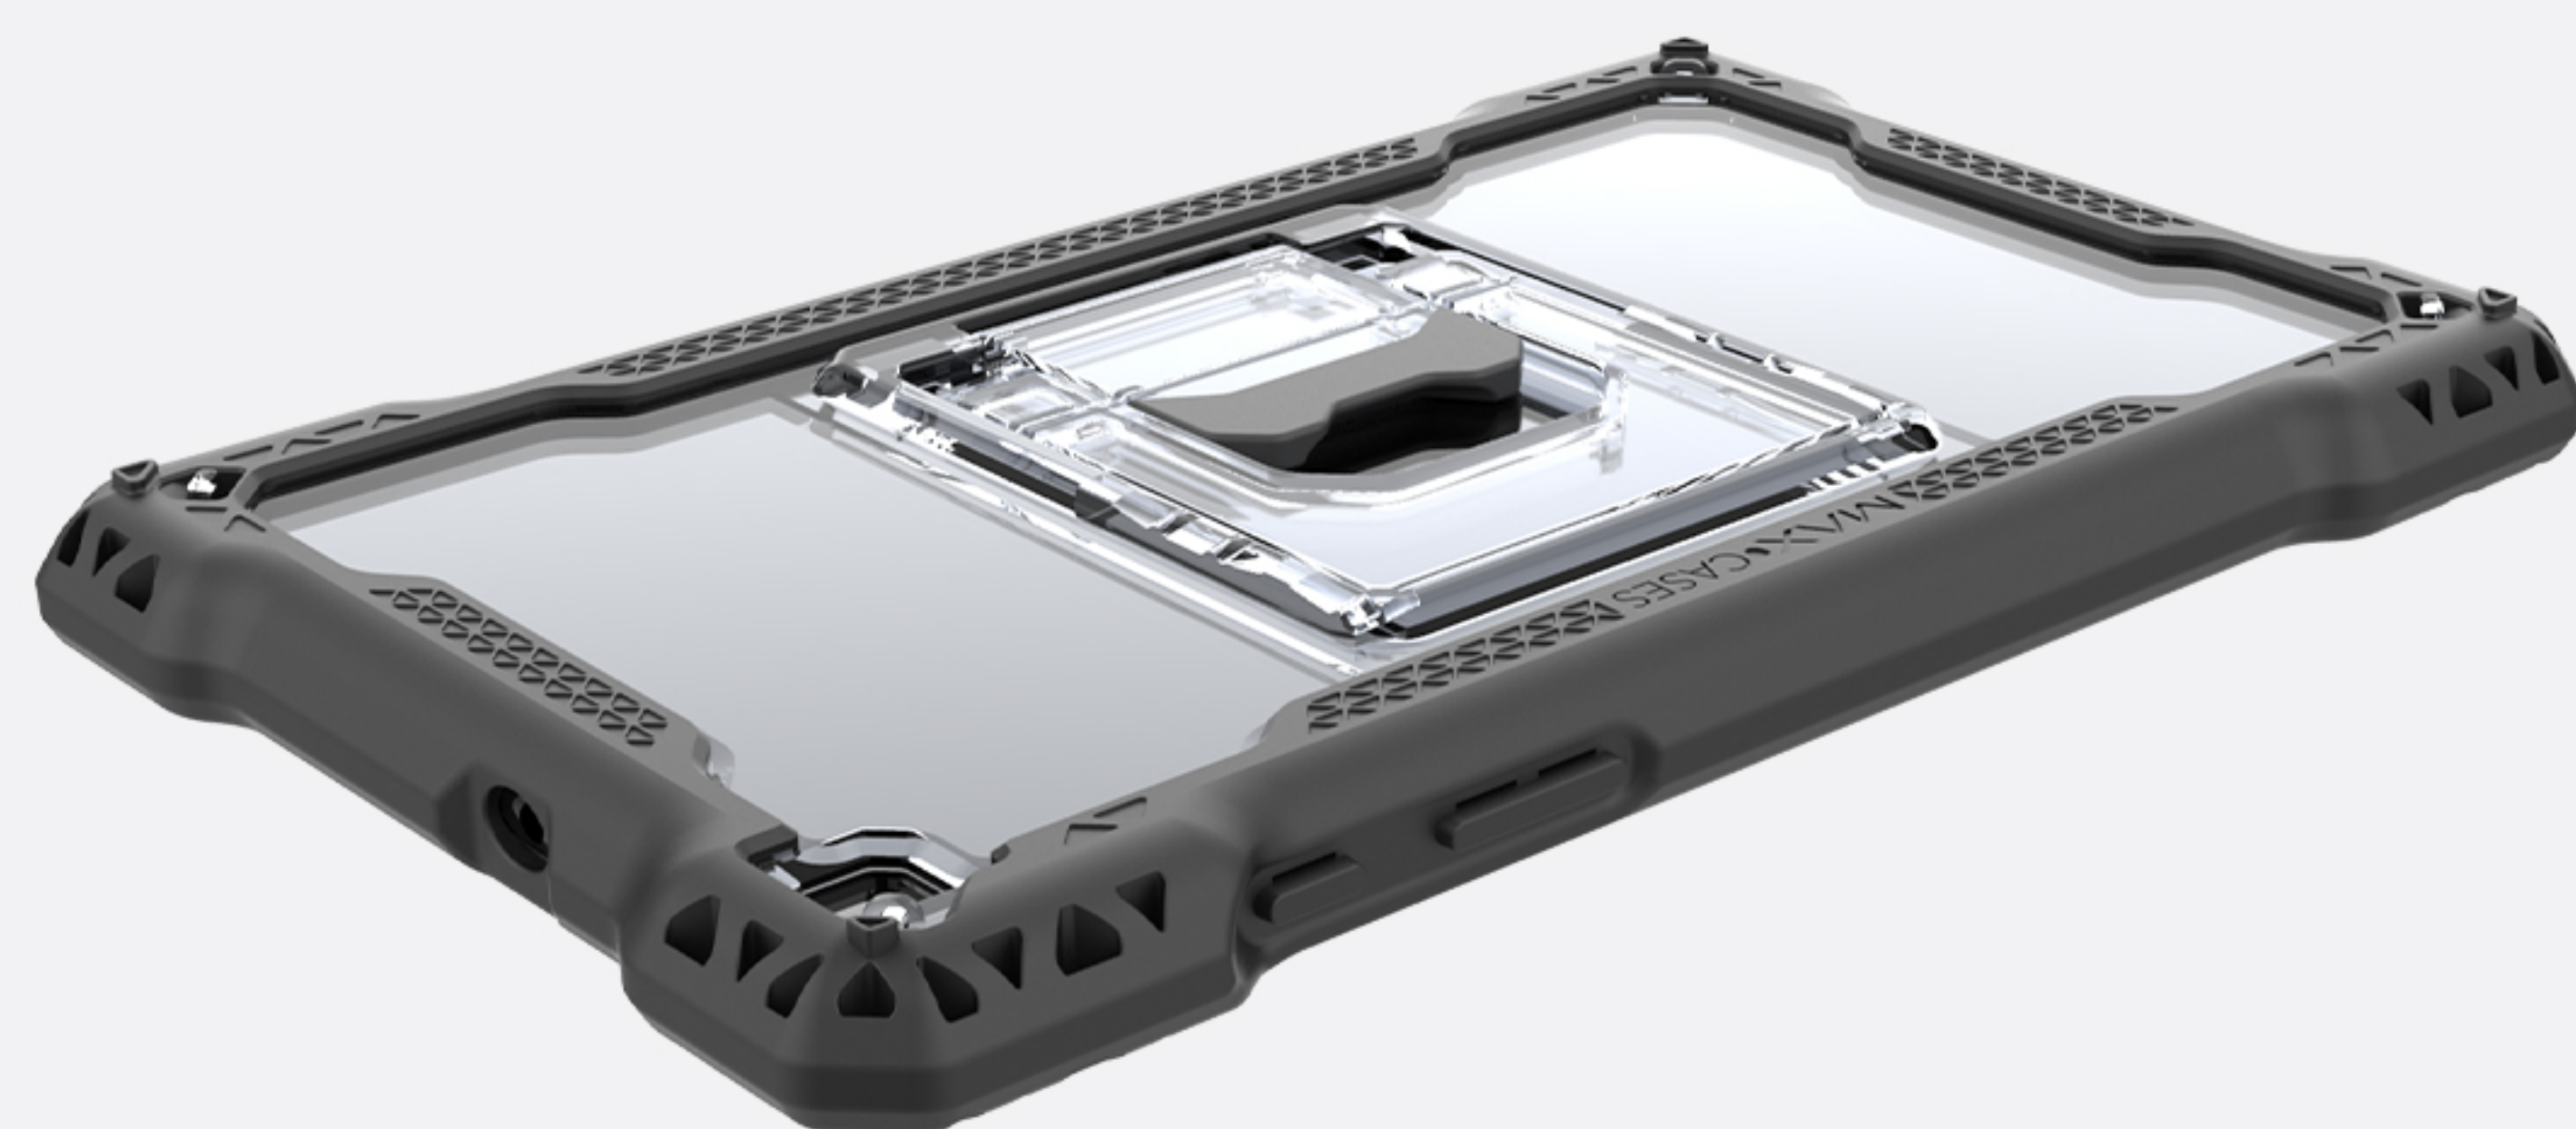

Don't be fooled by its sleek design. The new Shield Extreme-X for the 8-inch Samsung Galaxy Tab A delivers rugged, 360-degree protection with an updated two-piece design. Integrated internal air-pockets make for slim yet highly impact- and shock-absorbing corners. Impact-absorbing TPU surrounds edges. The commercial-grade screen cover protects against scratches and impact. An all-new kickstand design is highly durable and adjusts easily to three positions for customized viewing and typing. Designed to support users' changing needs, it includes durable corner through-holes for attaching lanyards, styluses and other accessories.

Shield Extreme-X for the Galaxy Tab A 8"

Slim design, 360-degree protection & future-forward features

Shield Extreme-X for the Galaxy Tab A 8"

Slim design, 360-degree protection & future-forward features

KEY FEATURES

- Perfect-fit design for the 8-inch Samsung Galaxy Tab A 2019 (Models T-290 & T-295)
- Full-surround, 360-degree protection – impact-absorbing TPU bumper, clear polycarbonate back and front screen protector
- Corner design absorbs impact and dissipates shock vibration
- Commercial-grade screen protection prevents scratches and protects against impact
- Updated kickstand adds durability and stability; adjusts to three positions for comfortable viewing and typing
- Integrated corner through-holes enable lanyard, stylus and other accessory add-ons
- Slim and form-fitting with distinctive surface-textured triangle design for a firm grip
- Clear back enables easy asset tag scanning
- Custom colors and logos available with minimum quantities

DESIGNED FOR THE SAMSUNG GALAXY TAB A 8"

SS-SXX-GT8-19B

Shield Extreme-X for Samsung Galaxy Tab A 8"
(Models T-290 & T-295, 2019) (Black)

Surround your Galaxy Tab
with rugged-yet-slim
protection.

Need help? contact us at: (888) 799-6837 or Email: sales@maxcases.com