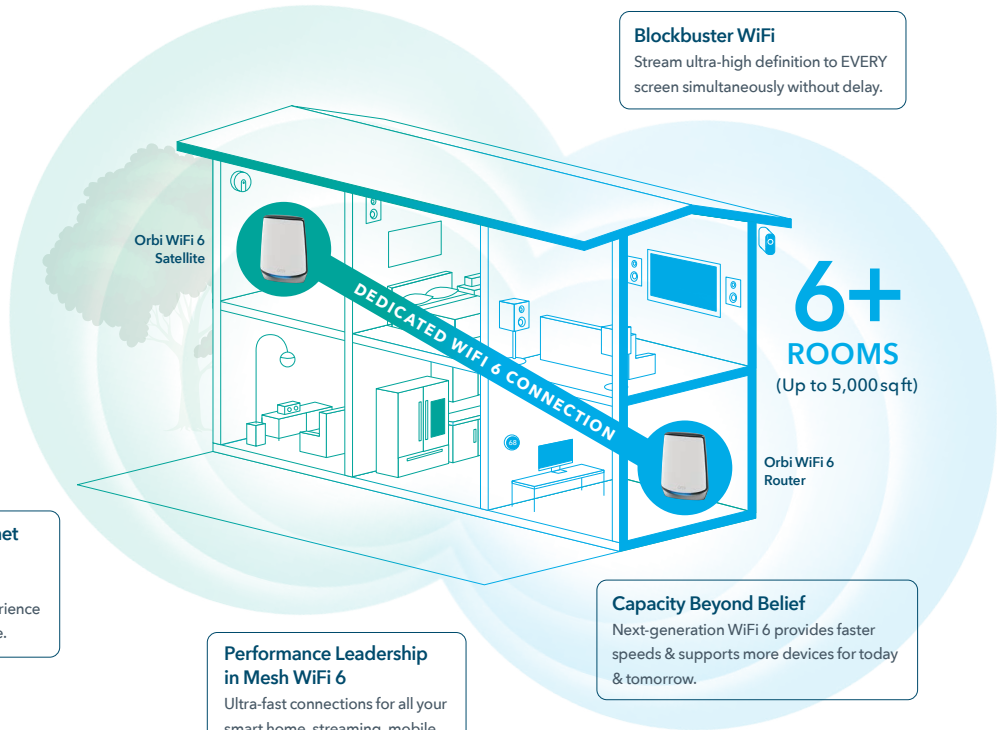

Overview

Break free from limitations with strong, reliable, and lightning fast WiFi in every room of your home. From the top floor down to the basement, Orbi Tri-band Mesh WiFi 6 Systems bring you higher performance & simultaneous WiFi streaming, gaming & browsing on even more devices.

Gigabit Speeds Where You Need Them.

Don't let your home be a maze of dead zones. Get consistent speeds everywhere with Tri-band dedicated wireless backhaul, 8 Gigabit Ethernet ports & a 2.5Gbps Internet port.

More Capacity, More Battery Life.

Don't be held back by limited capacity. Enjoy more devices simultaneously with 4X the capacity than before & improved efficiency for longer battery life.

It's Easy.

Enjoying your WiFi has never been easier. With the Orbi app, set up your WiFi, customize your settings & enjoy your new Orbi WiFi in minutes.

House Diagram

Ultimate Smart Home Experience

Built for Gigabit Internet Speeds Everywhere
You've paid for the fastest Internet speeds, now experience it everywhere in your home.

Performance Leadership in Mesh WiFi 6
Ultra-fast connections for all your smart home, streaming, mobile & gaming needs.