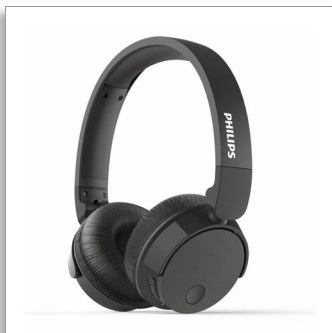

Philips BASS+  
Wireless Headphone

32mm drivers/closed-back

On-ear  
Soft ear cushions  
Full folding

TABH305BK

## Bold bass.

Just like you like it.

Tune in to your sounds with big, bold bass. Tune out distractions with Active Noise Cancellation (ANC). These wireless on-ear headphones are all about the beats you love. A single charge gives you up to 15 hours playtime, even with ANC on.