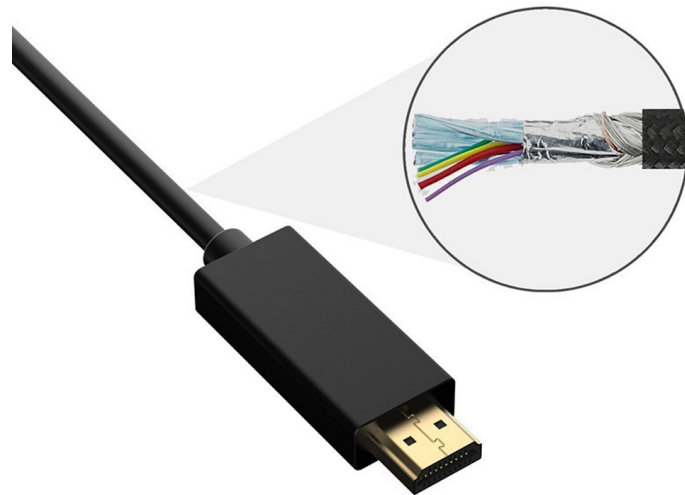

4XEM DisplayPort to HDMI Adapter 4K

4XEM Part- 4XDPHDMI6FT4K

This 6FT/2M DisplayPort to HDMI CABLE lets you output HDMI video and audio from a DP device, with support for Ultra HD 4K at 60Hz.

Astonishing picture quality with support for Ultra HD 4K at 60 Hz.

The adapter lets you harness the video capabilities that are built into your DisplayPort connection, to deliver the astonishing quality of UHD to your 4K 60Hz display. This makes it easier for you to multitask while using multiple monitors to work on resource-demanding applications.

The adapter is backward compatible with 1080p displays, which ensures that it will work with lower resolution displays such as TVs or projectors around your home or office.

4XEM Products Are Available At Your Favorite Online Retailers

WWW.4XEM.COM

Contact Todd Schaus 4XEM sales Rep
1-866-999-4936 Ext.104 tschaus@4xem.com

Features:

- Harness the video capabilities that are built into your DisplayPort connection to deliver the astonishing quality of UHD to your 4K 60Hz display.
- Works with HDMI 2.0 displays that can deliver output resolutions of up to 4096x 2160p at 60Hz.
- This cable can support bandwidth up to 18Gbps, making it the ideal solution for performing high-resolution tasks such as editing 4K video.
- Backward compatible with 1080p displays, which ensures that it will work with lower resolution displays such as TVs or projectors around your home or office.