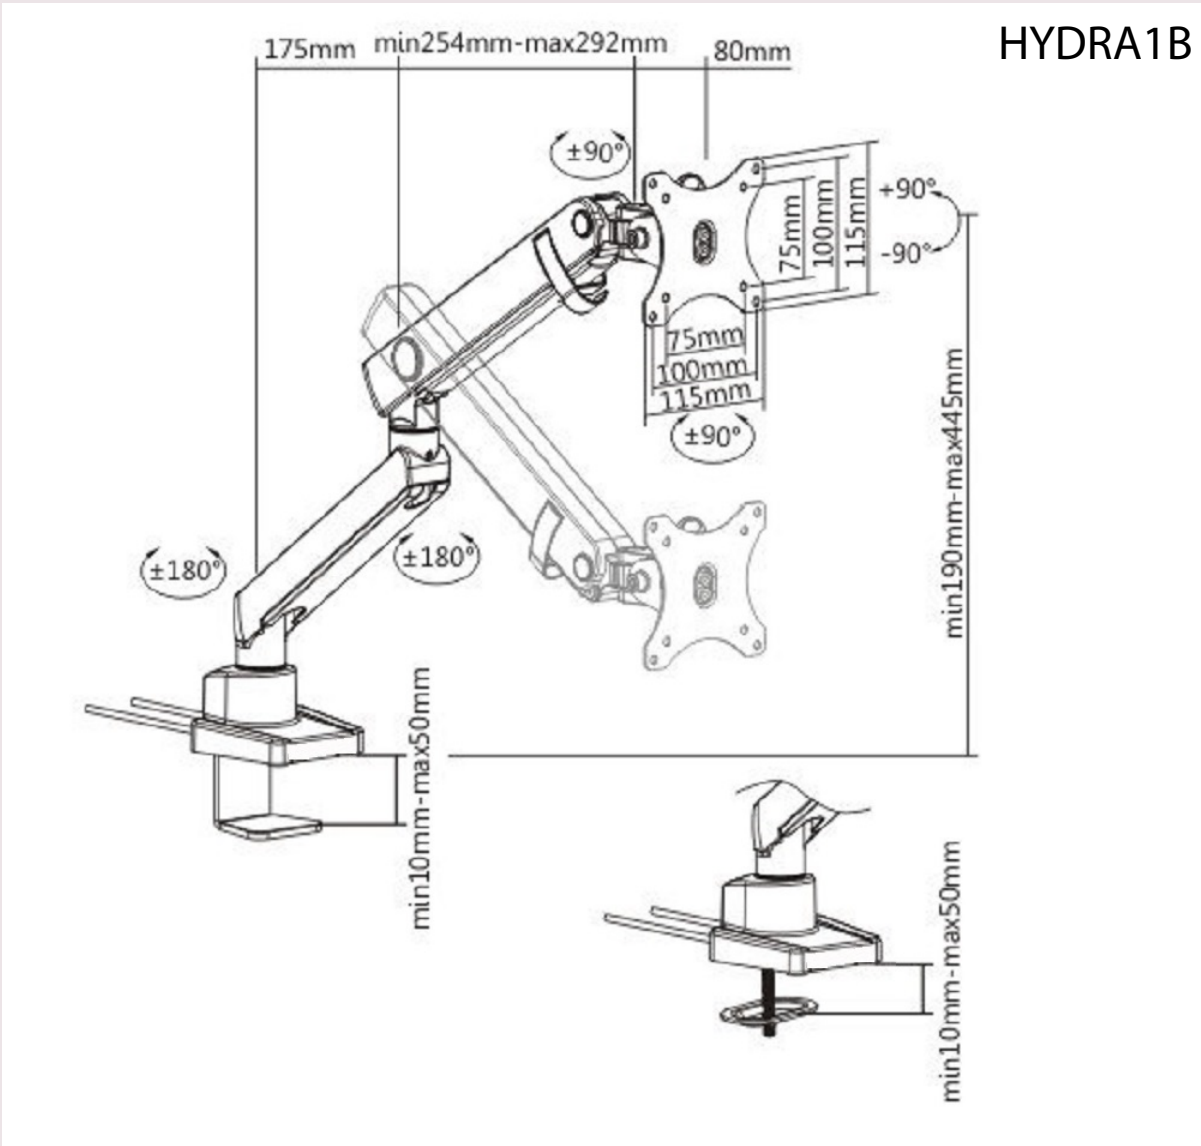

HYDRA1B

Single Monitor Mechanical Desk Mount

www.amer.com / www.amermounts.com
sales@amer.com
1-800-262-9703

Specifications subject to change without notice. Errors and omissions excepted. All trademarks are properties of their respective owners.

Revision 1.02