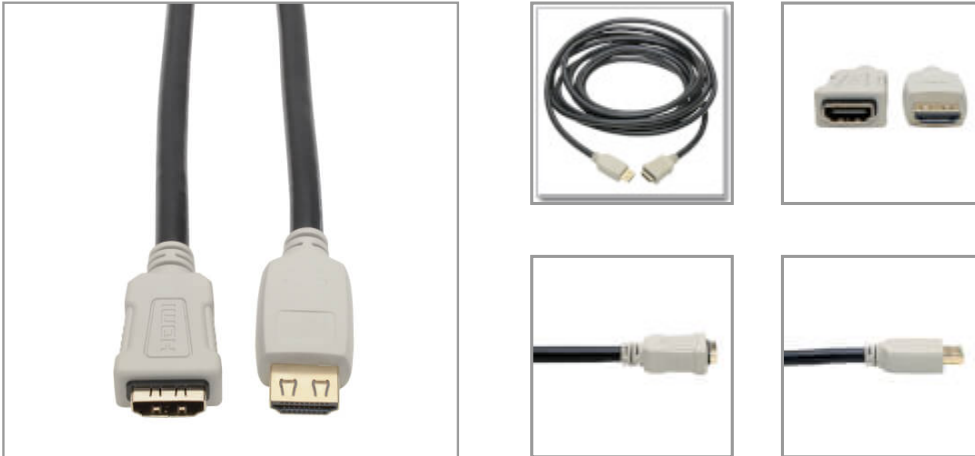

## High-Speed HDMI Extension Cable (M/F) - 4K 60 Hz, HDR, 4:4:4, Gripping Connector, 20 ft.

MODEL NUMBER: P569-020-2B-MF

High-speed cable extends an existing HDMI audio/video connection up to 20 ft. while supporting Ultra HD 4K resolutions with 4:4:4 color.

#### 4K HDMI Cable Connects Home Theater or Digital Signage Audio/Video Components

This high-speed HDMI extension cable securely connects HDMI-enabled laptops, tablets, PCs, Blu-ray players, game consoles or satellite/cable TV boxes and HDTVs, HD monitors, projectors or home theater receivers. A special gripping male connector ensures components stay firmly attached to avoid viewing interruptions.

#### High-Speed Extension Cable Expands a Current 4K Connection by 20 ft.

The P569-020-2B-MF extends an existing one-foot (0.3-meter) 4K HDMI connection an additional 20 feet (6.1 meters) for a total of 21 feet (6.4 meters), while maintaining its original 4K/60Hz resolution. When the total length ranges between 21 feet and 30 feet (9.1 meters), the maximum display resolution drops to 4K/30Hz. Any total length between 30 feet and 60 feet (18.3 meters) finds the maximum resolution drop to 1080p.