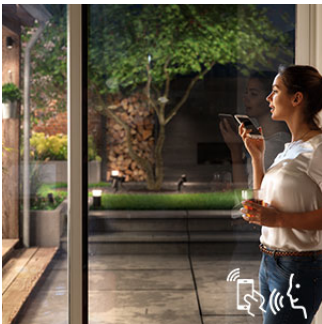

Easy control and comfort

- Smart control, home and away
- Set your lights to welcome you home
- Control it your way

Full control from smart device with Hue bridge

- Requires a Philips Hue bridge

PHILIPS

Highlights

Control it your way

Connect your Philips Hue lights with the Bridge and start discovering the endless possibilities. Control your lights from your smartphone or tablet via the Philips Hue app, or add the indoor switches to your system to change your lights. Set timers, notifications, alarms, and more for the full Philips Hue experience. Philips Hue even works with Amazon Alexa, Apple Homekit and the Google Assistant to allow you to control your lights with your voice.