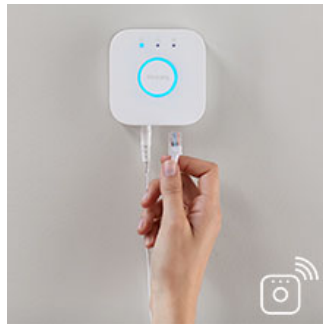

Requires a Philips Hue bridge

Connect your Philips Hue lights with the Bridge to control your lights from your smart phone or tablet via the Philips Hue app. Or control your Philips Hue lights with the Philips Hue dimmer indoor switch for on/off and dimming functionalities.