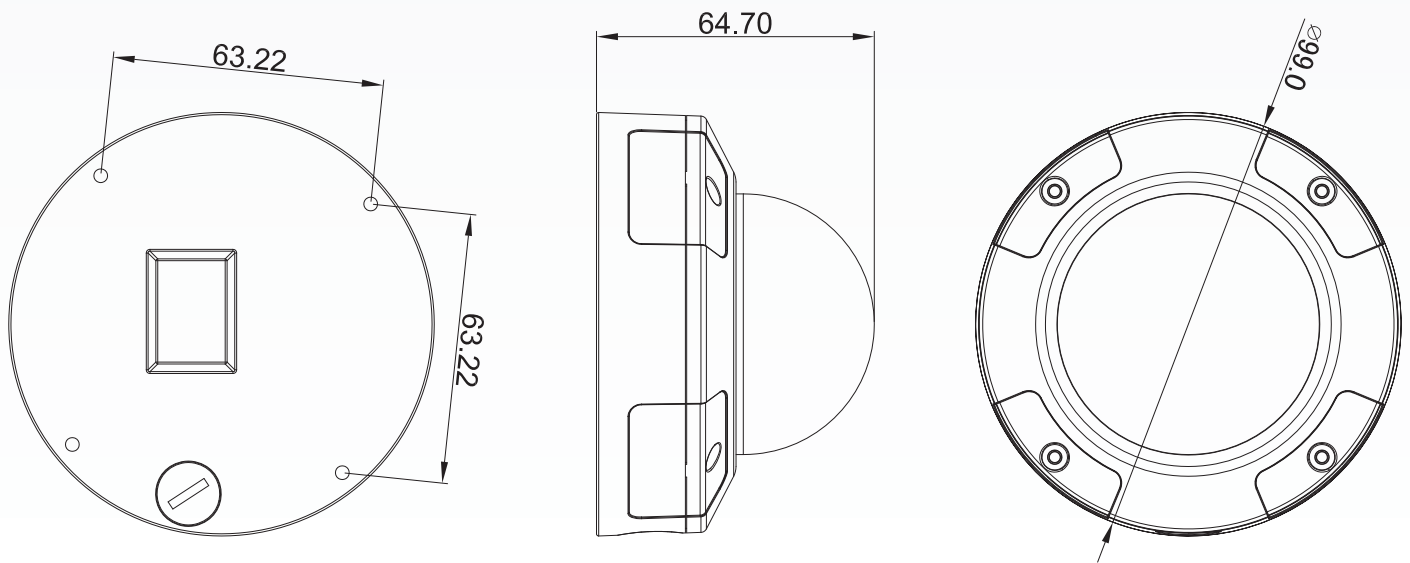

Vigilance 5 Megapixel H.265 Outdoor Dome Camera

System Requirements for Web Interface	Operating System: Microsoft Windows 10 / 8 / 7	Browser: Internet Explorer, Firefox, Chrome
D-ViewCam™ System Requirements	- Operating System: 32-bit: Windows 8 / 7 (SP1) 64-bit: Windows 10 / 8 / 7 (SP1) / Server 2012 / Server 2008 R2	- Web Browser: Internet Explorer 7 or higher - Protocol: Standard TCP/IP
D-ViewCam™ Software Functions	- Remote management/control of up to 32 cameras - Supports all management functions provided in web interface	- Viewing of up to 32 cameras on one screen - Scheduled motion triggered, or manual recording options

General

Weight	365 g ± 5%
Power	- Input: 100 to 240 V AC, 50/60 Hz - Output: 12 V DC 1.5 A
Power Consumption	6 W ± 5% (PoE)
Temperature	- Operating: -30 to 50 °C (-22 to 124 °F) - Storage: -20 to 70 °C (-4 to 158 °F)
Humidity	- Operating: 20% to 80% non-condensing - Storage: 5% to 95% non-condensing
Certifications	- CE - CE LVD - FCC - RCM

Dimensions

Warranty

Part Number	5-Year Limited Warranty³